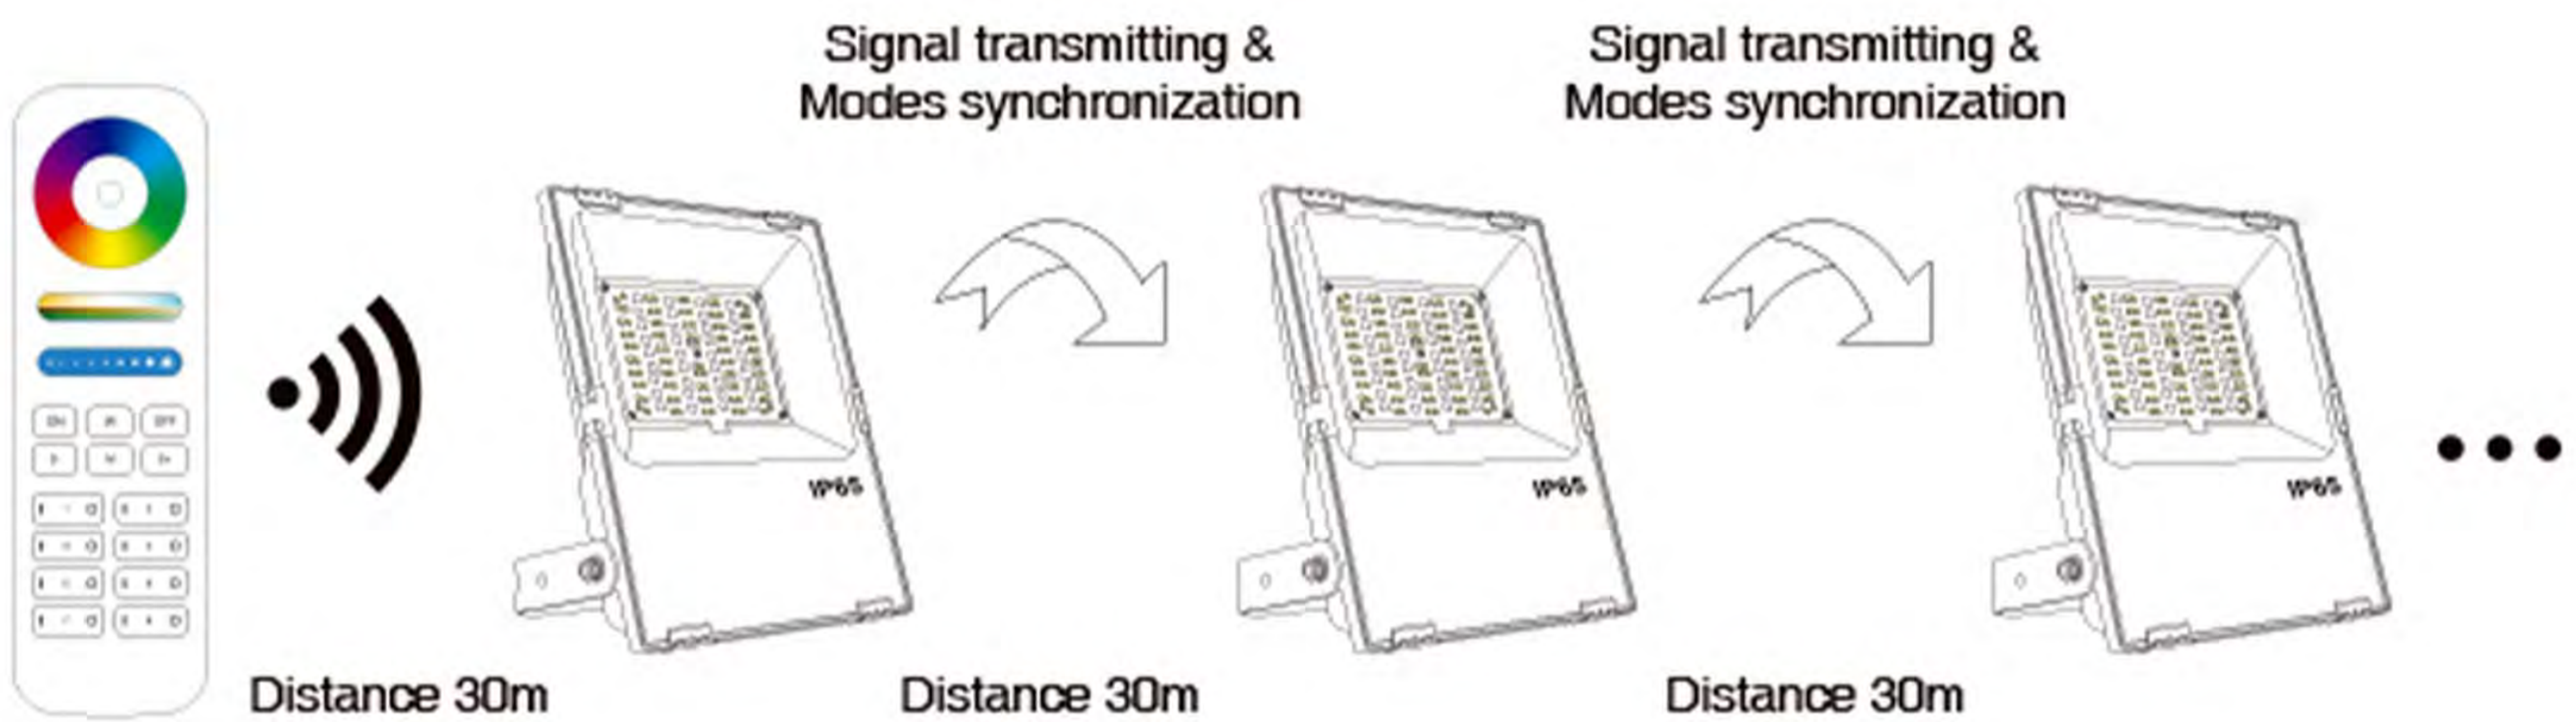

### IP65 Waterproof

Professional waterproof technology, high performance waterproof

## Signal transmitting

One lighting fixture can transmit the signals from the remote control to another lighting fixture within 30m, as long as there is a lighting fixture within 30m, the remote control distance can be limitless.

## Modes synchronization

Different lighting fixtures can work synchronously when they are started at different times, controlled by the same remote, under same dynamic mode and within 30m distance.