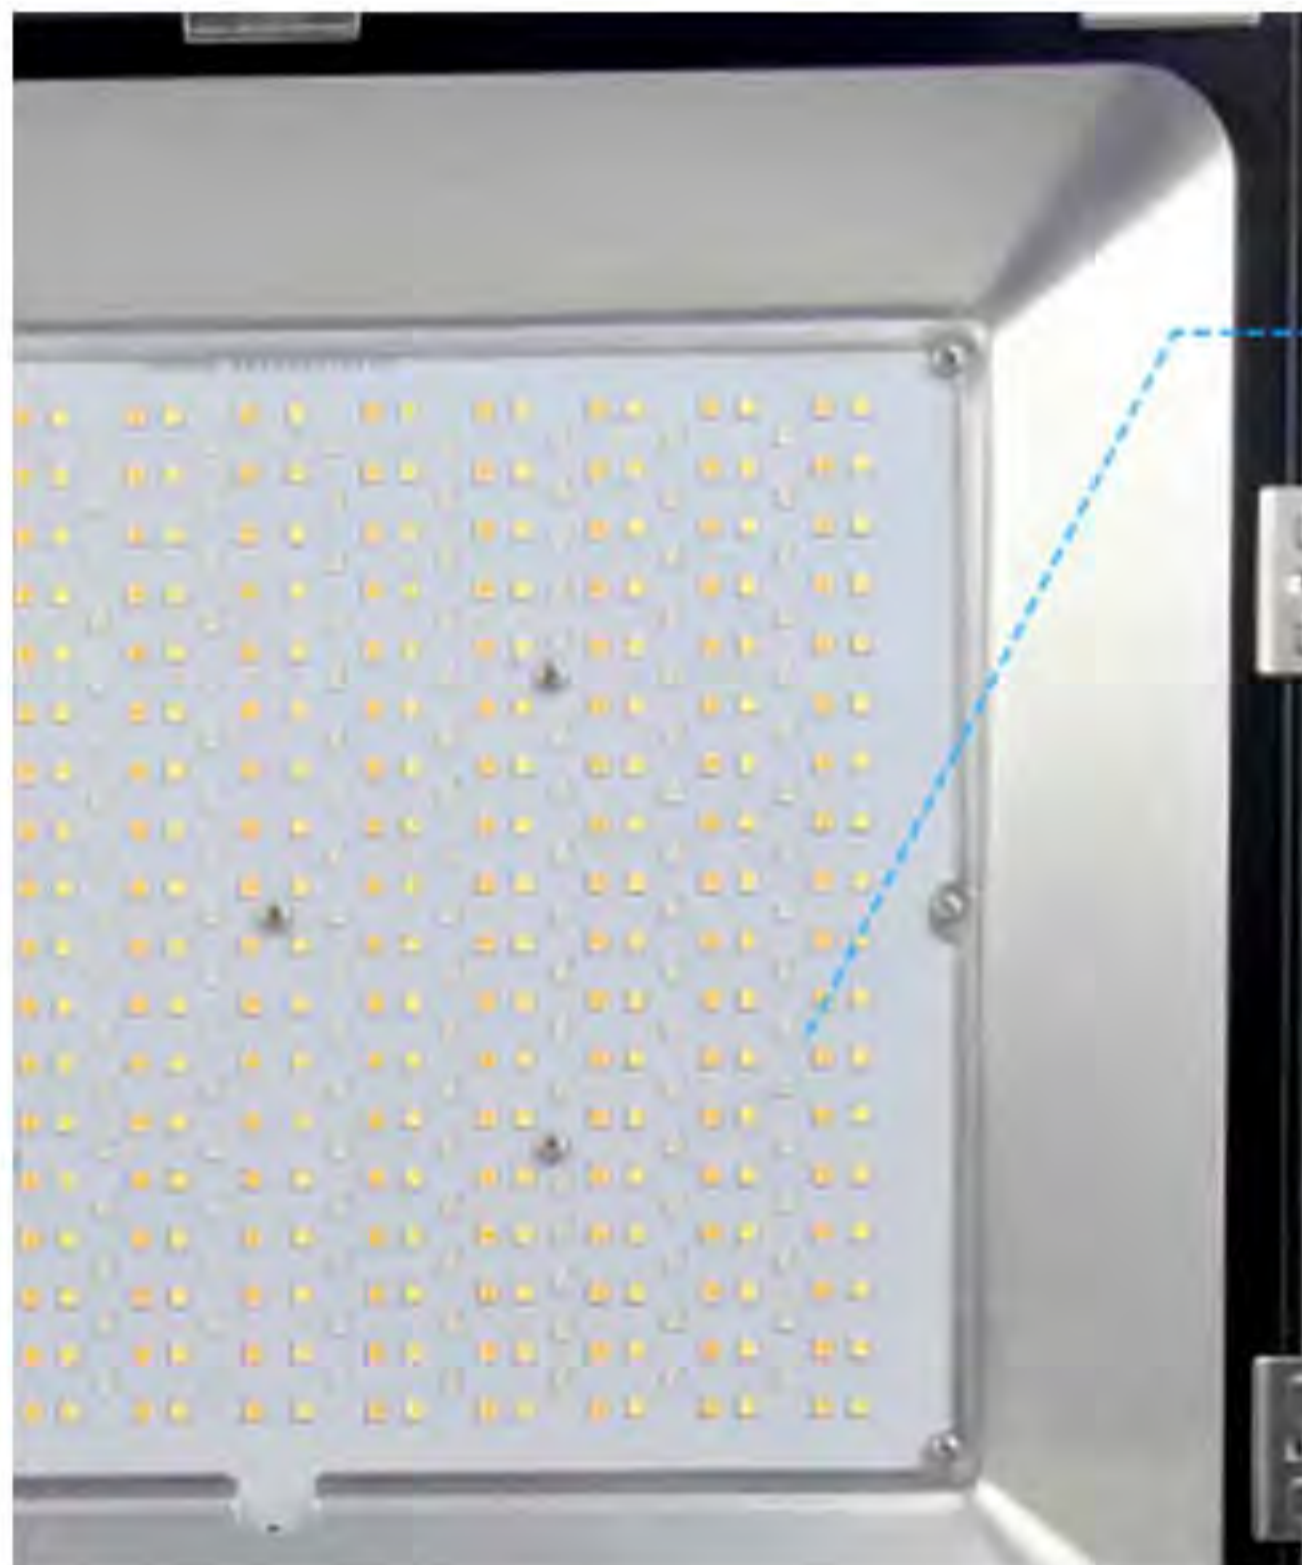

Signal transmitting

One lighting fixture can transmit the signals from the remote control to another lighting fixture within 30m, as long as there is a lighting fixture within 30m, the remote control distance can be limitless.

Modes synchronization

Different lighting fixtures can work synchronously when they are started at different times, controlled by the same remote, under same dynamic mode and within 30m distance.