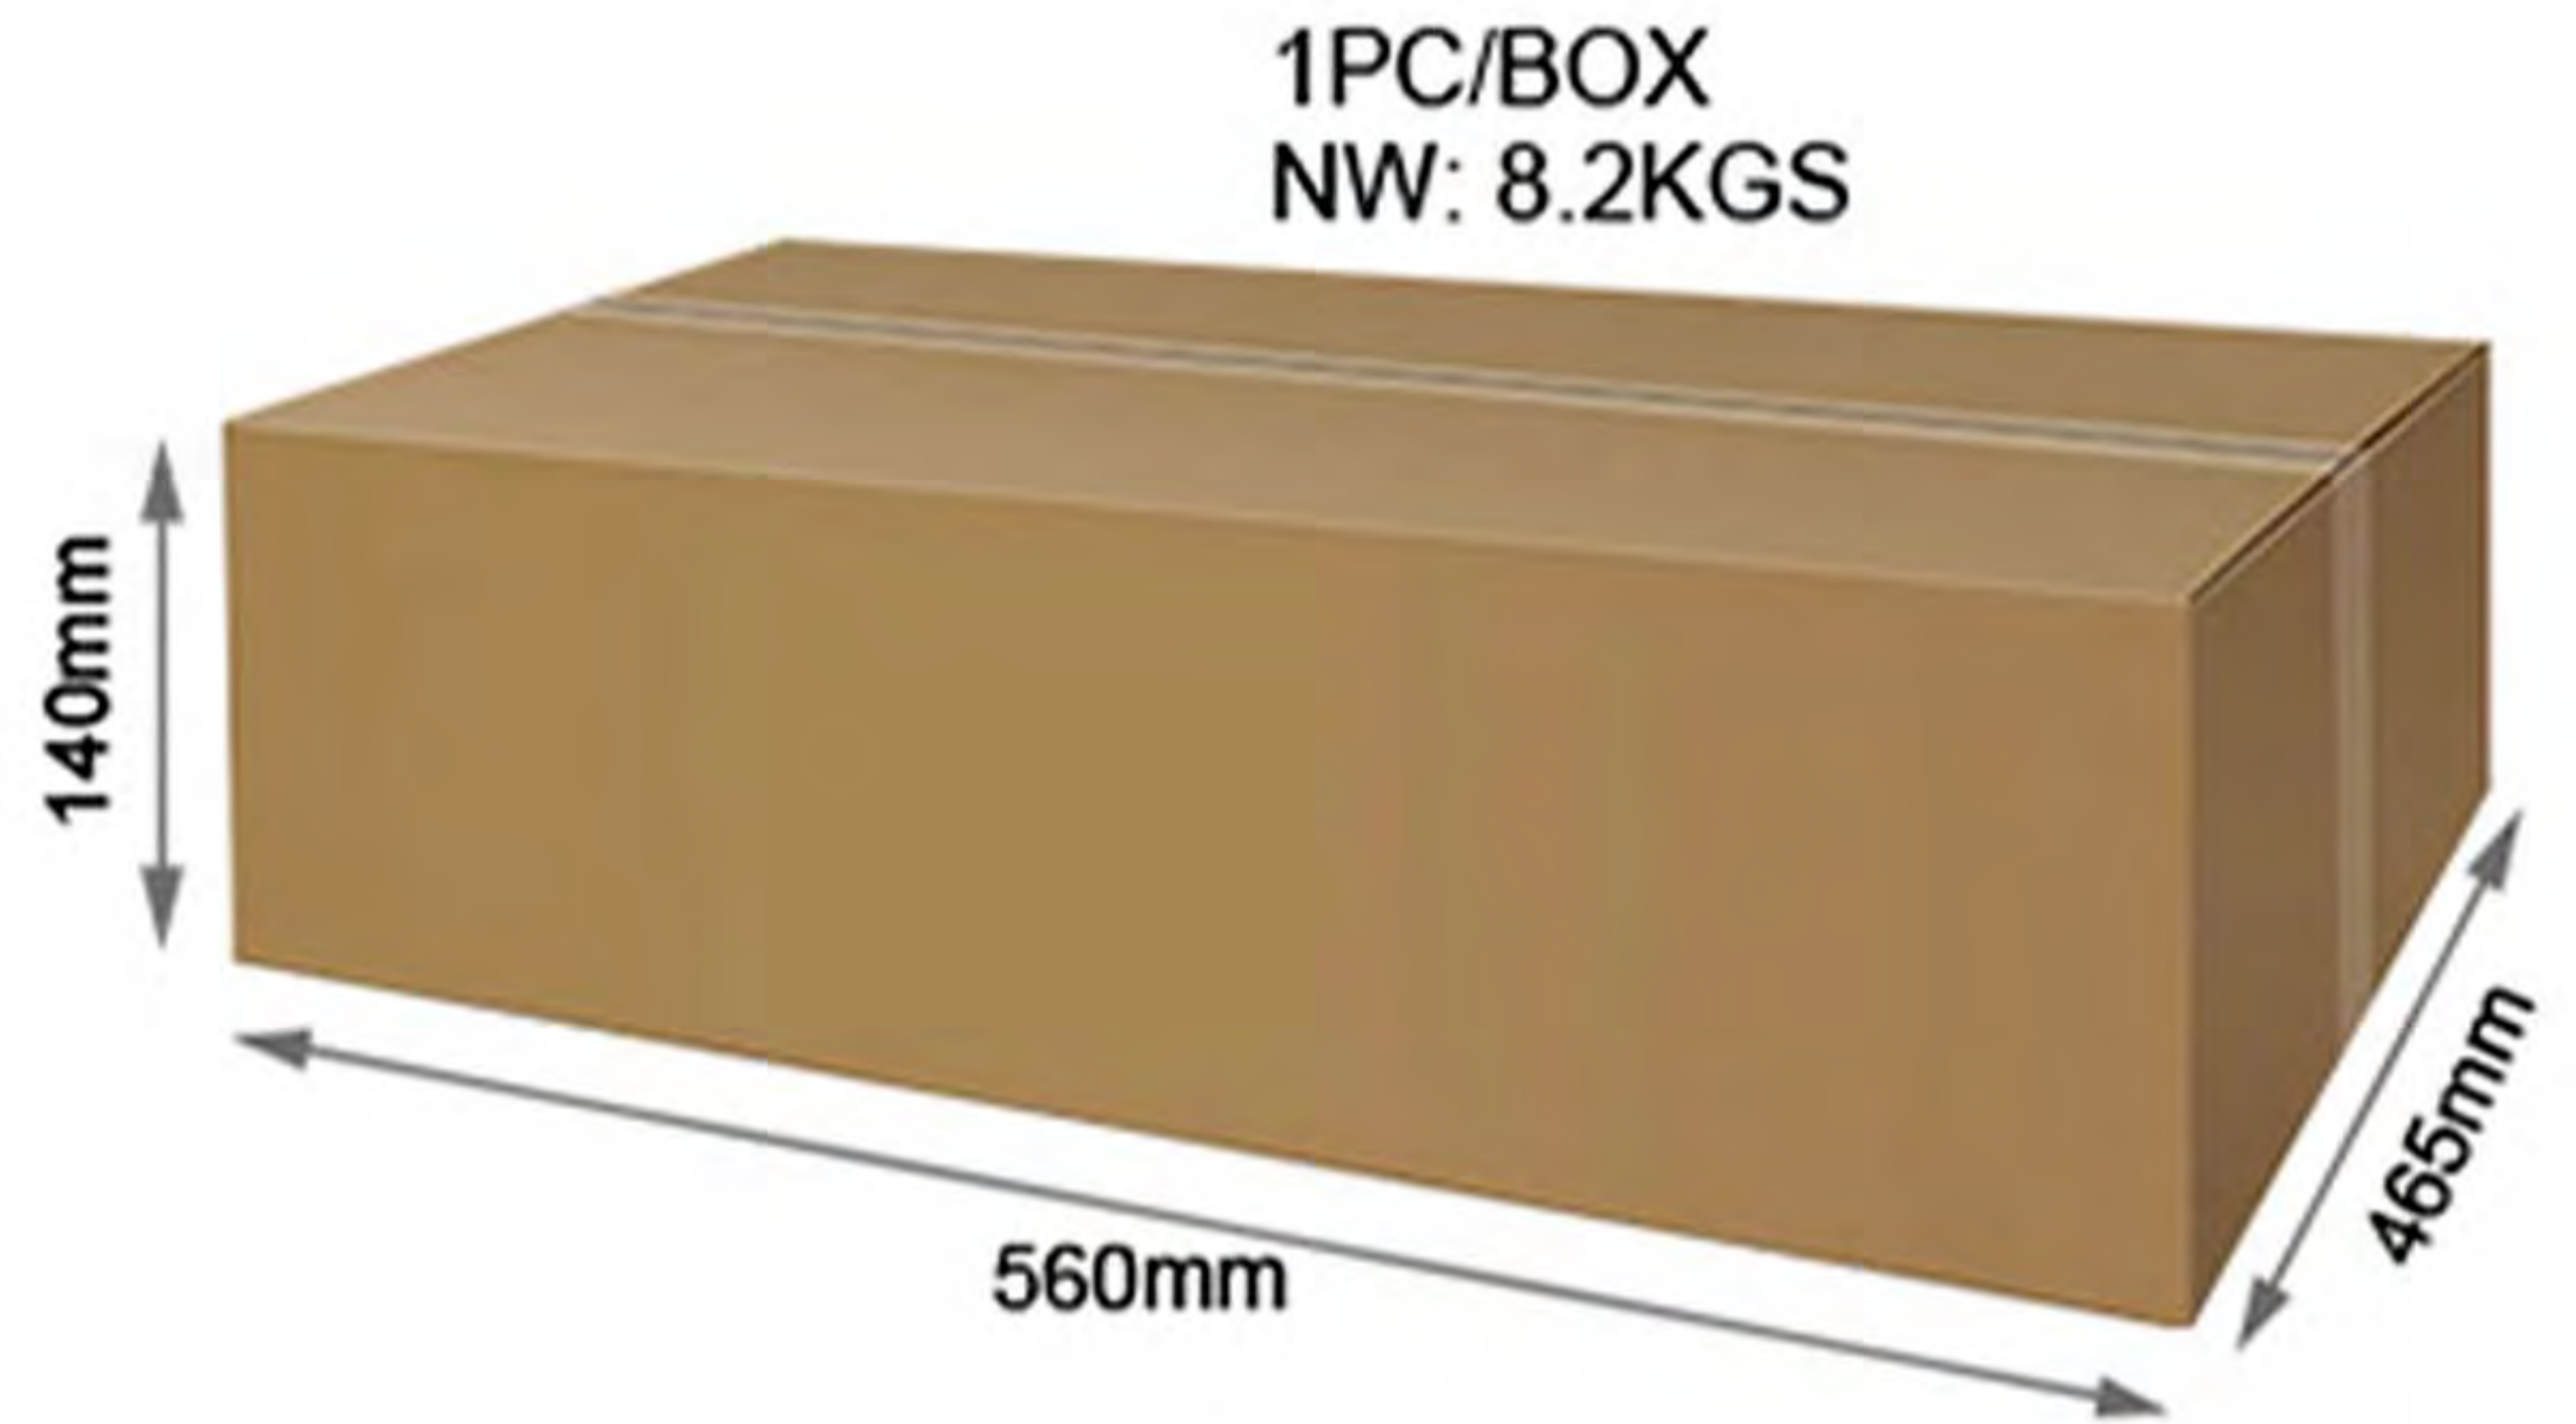

FANTASY LIGHTS GROUP®
COMPLETE LIGHTING SOLUTIONS

200W RGB+CCT LED FLOODLIGHT