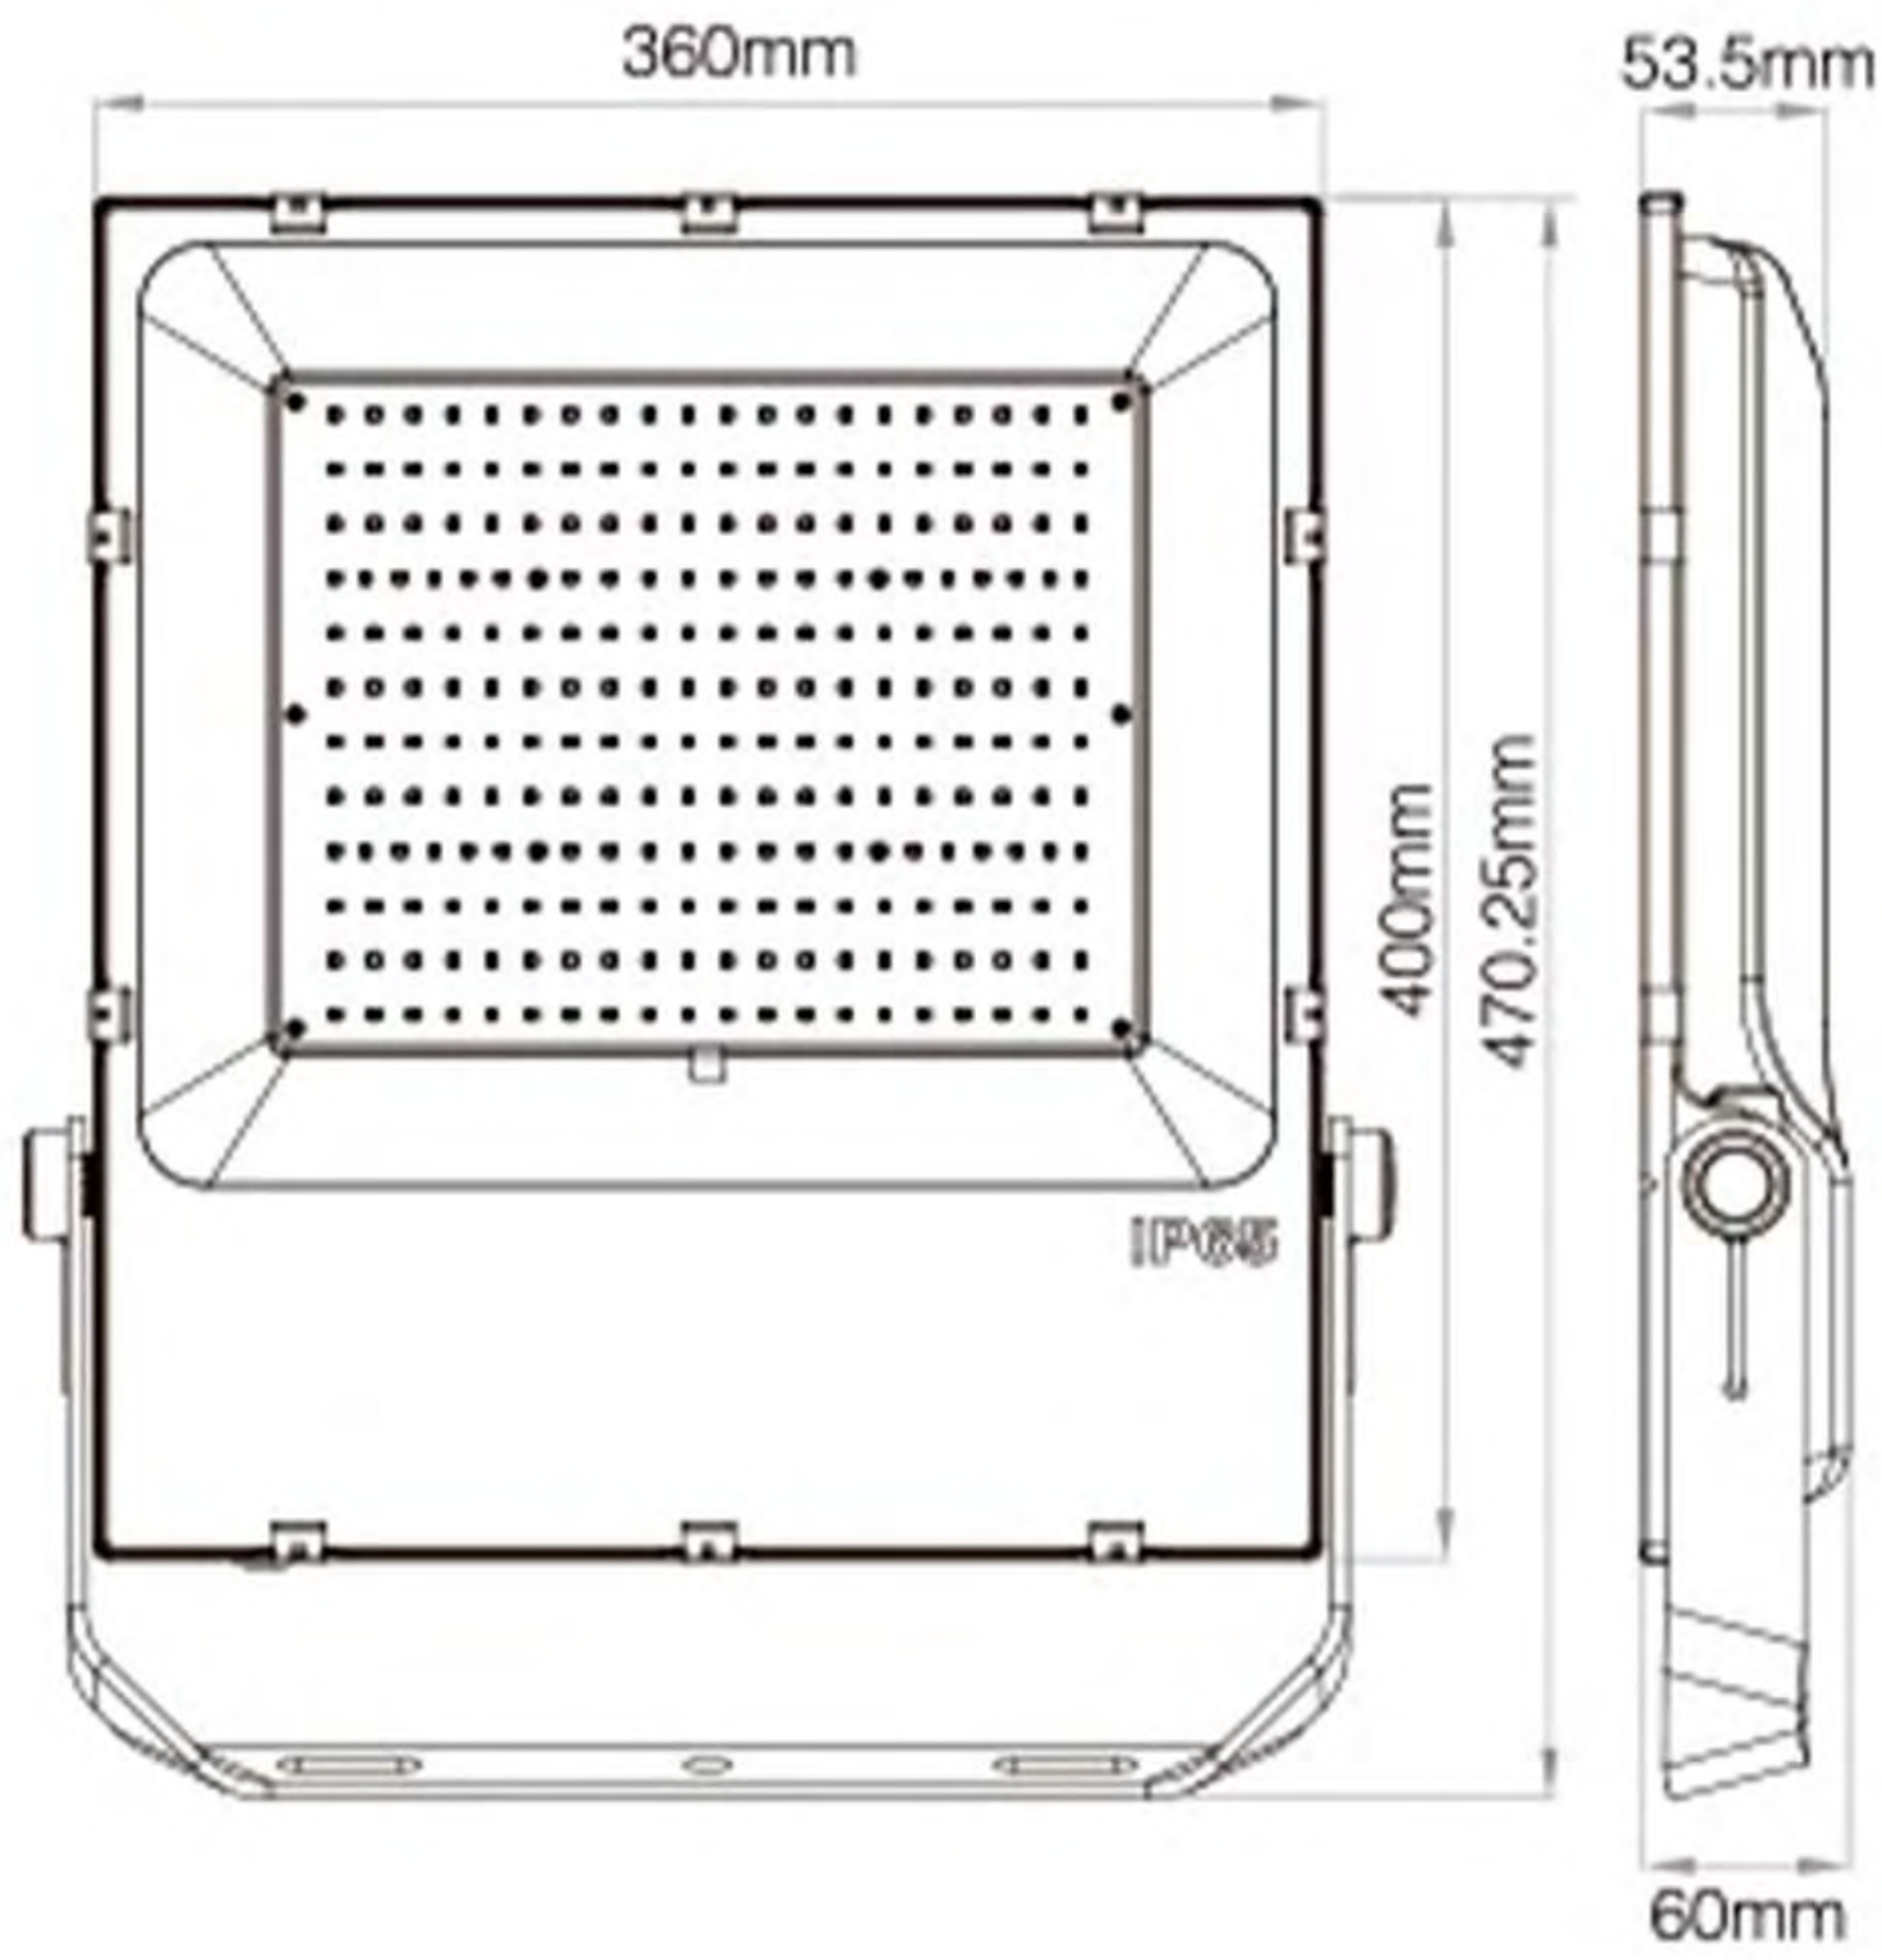

FANTASY LIGHTS GROUP®
COMPLETE LIGHTING SOLUTIONS

200W RGB+CCT LED FLOODLIGHT