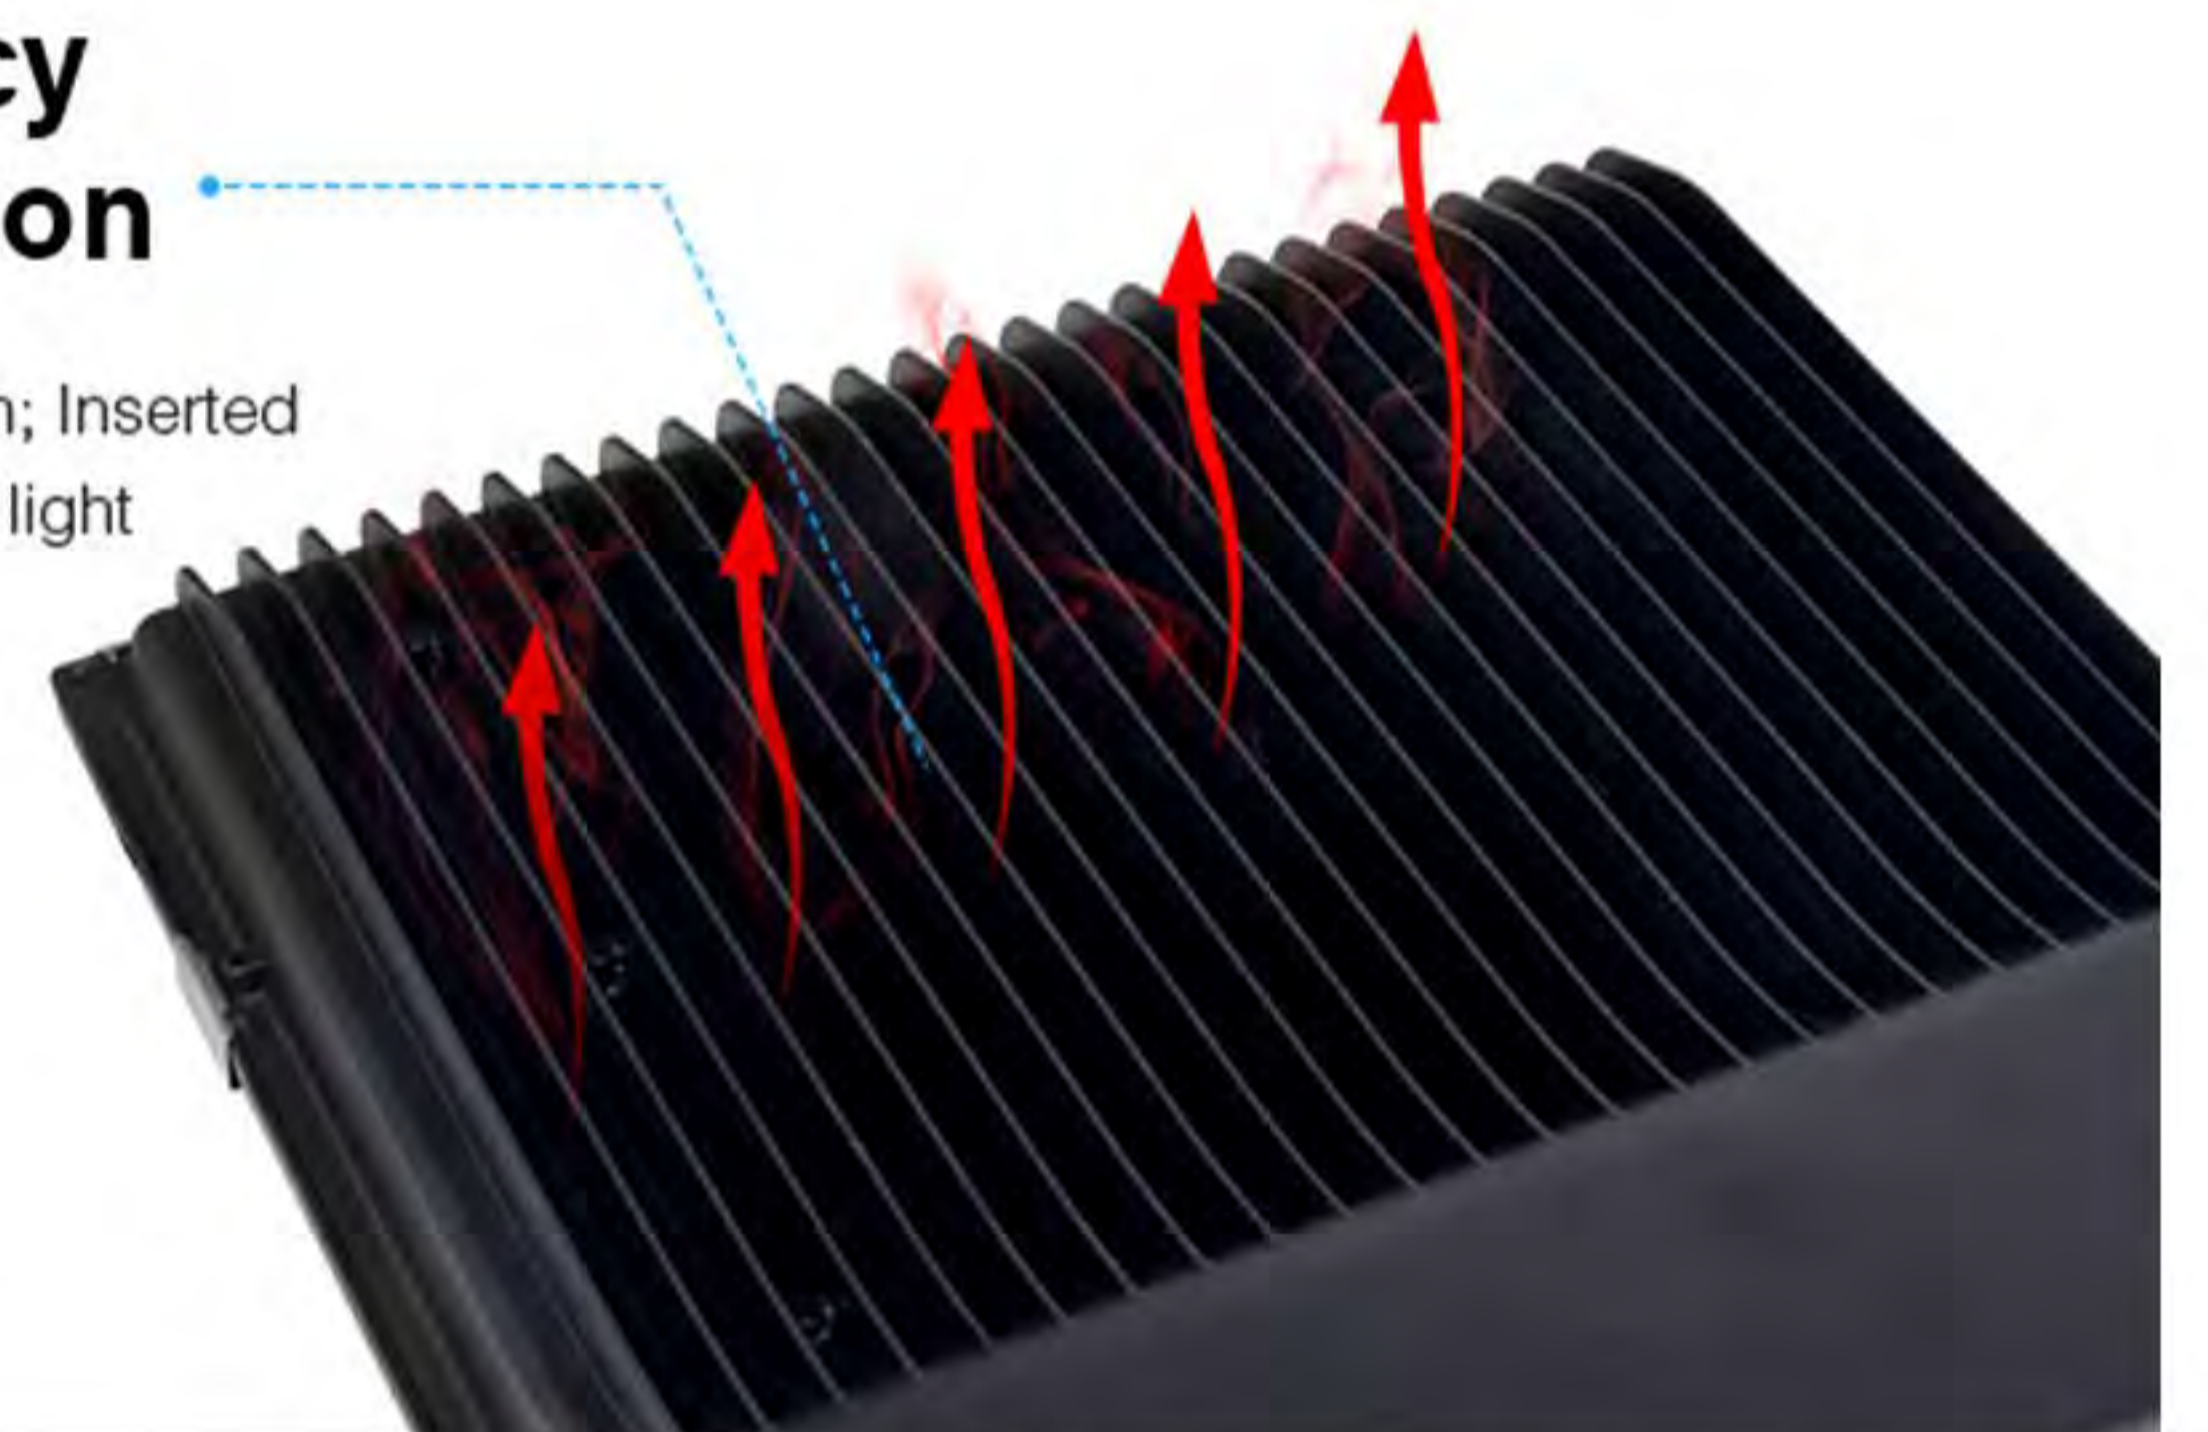

High efficiency heat dissipation

Integrative Aluminum design; Inserted thermal conduction, Protect light source lifespan