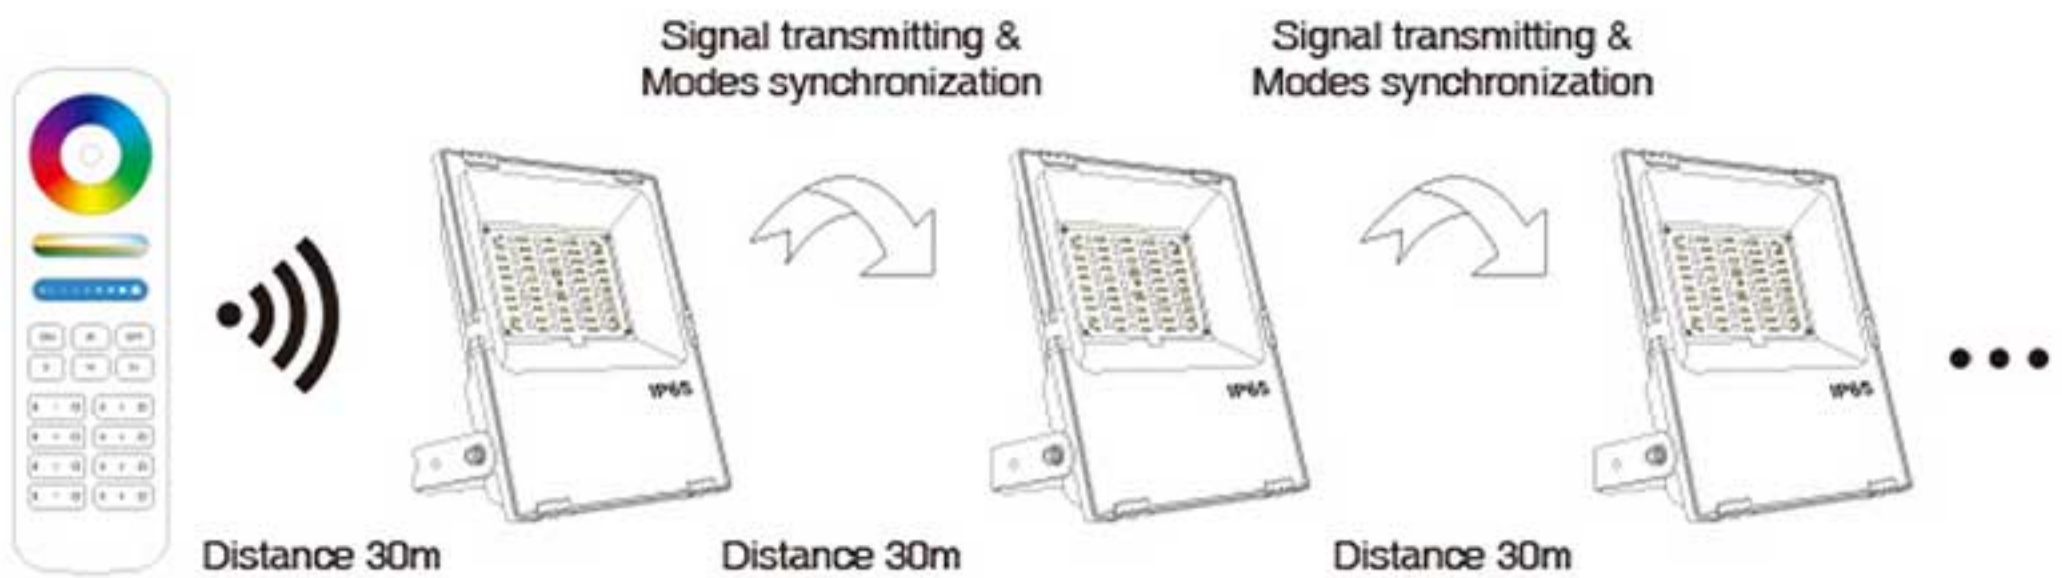

Signal transmitting

One lighting fixture can transmit the signals from the remote control to another lighting fixture within 30m, as long as there is a lighting fixture within 30m, the remote control distance can be limitless.

Modes synchronization

Different lighting fixtures can work synchronously when they are started at different times, controlled by the same remote, under same dynamic mode and within 30m distance.