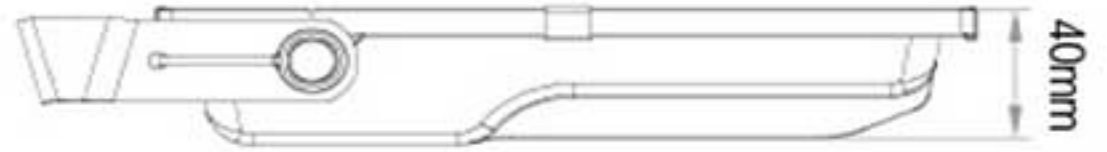

FANTASY LIGHTS GROUP®
COMPLETE LIGHTING SOLUTIONS

30W RGB+CCT LED FLOODLIGHT