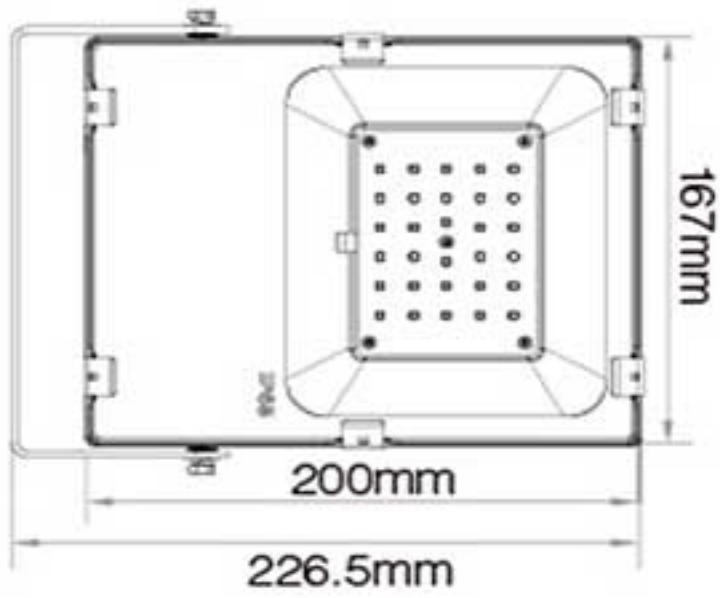

FANTASY LIGHTS GROUP®
COMPLETE LIGHTING SOLUTIONS

30W RGB+CCT LED FLOODLIGHT