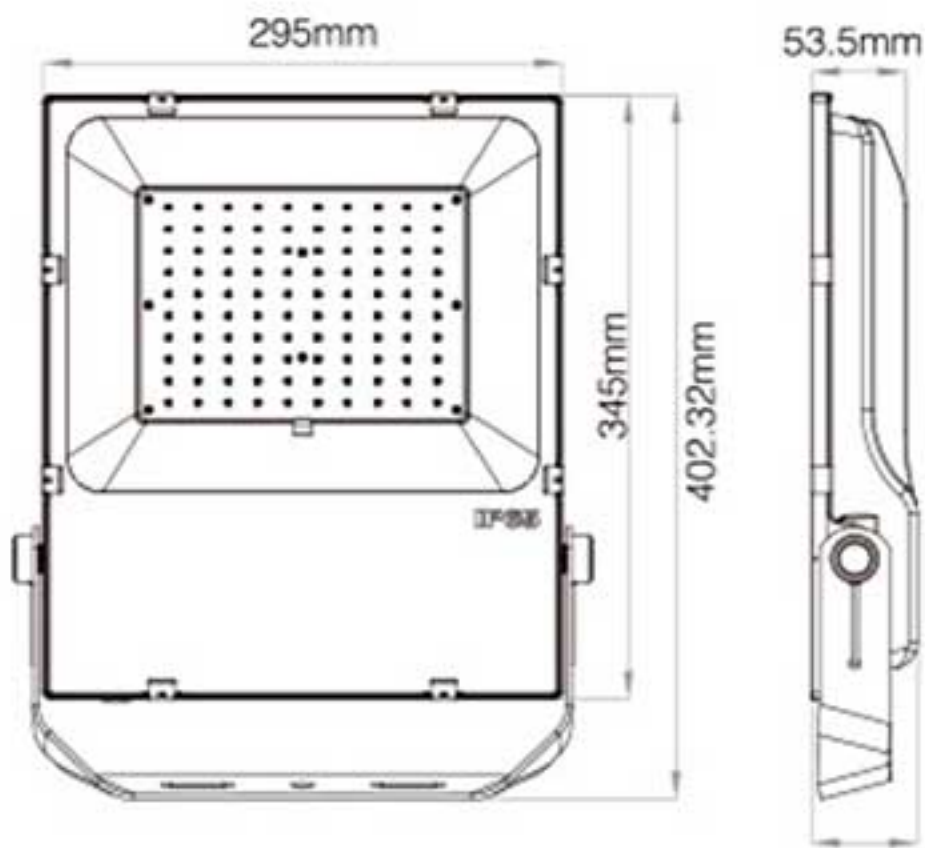

FANTASY LIGHTS GROUP®
COMPLETE LIGHTING SOLUTIONS

100W RGB+CCT LED FLOODLIGHT