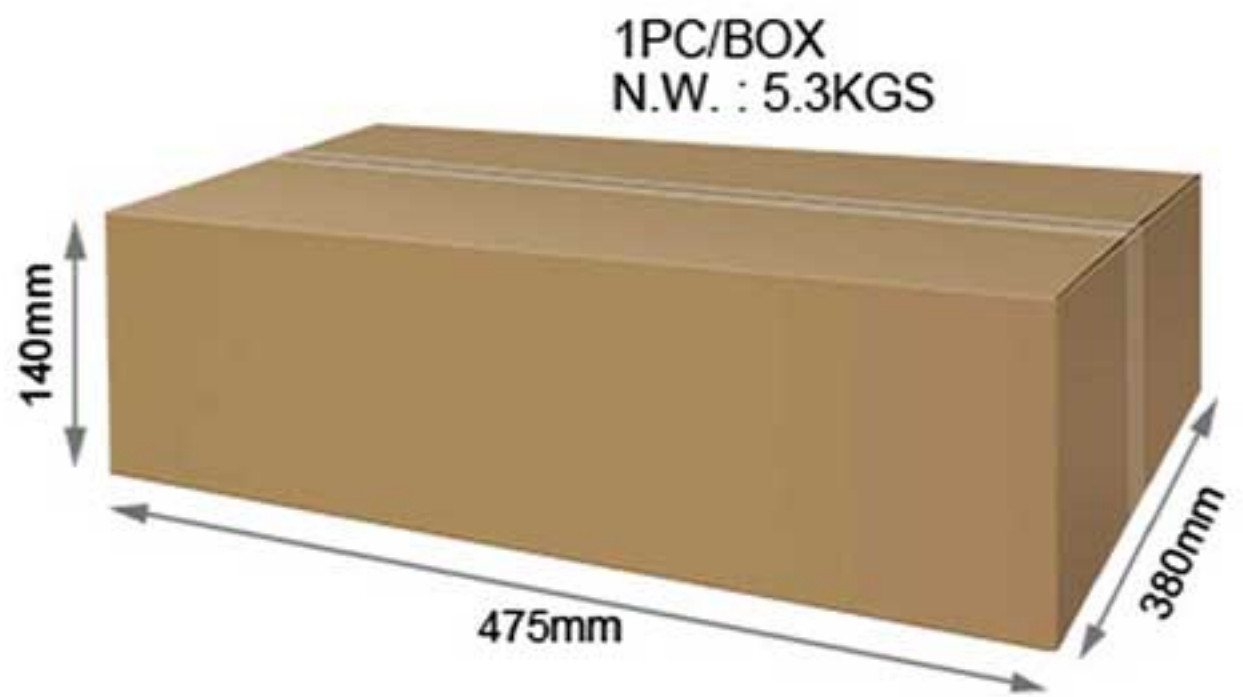

FANTASY LIGHTS GROUP®
COMPLETE LIGHTING SOLUTIONS

100W RGB+CCT LED FLOODLIGHT