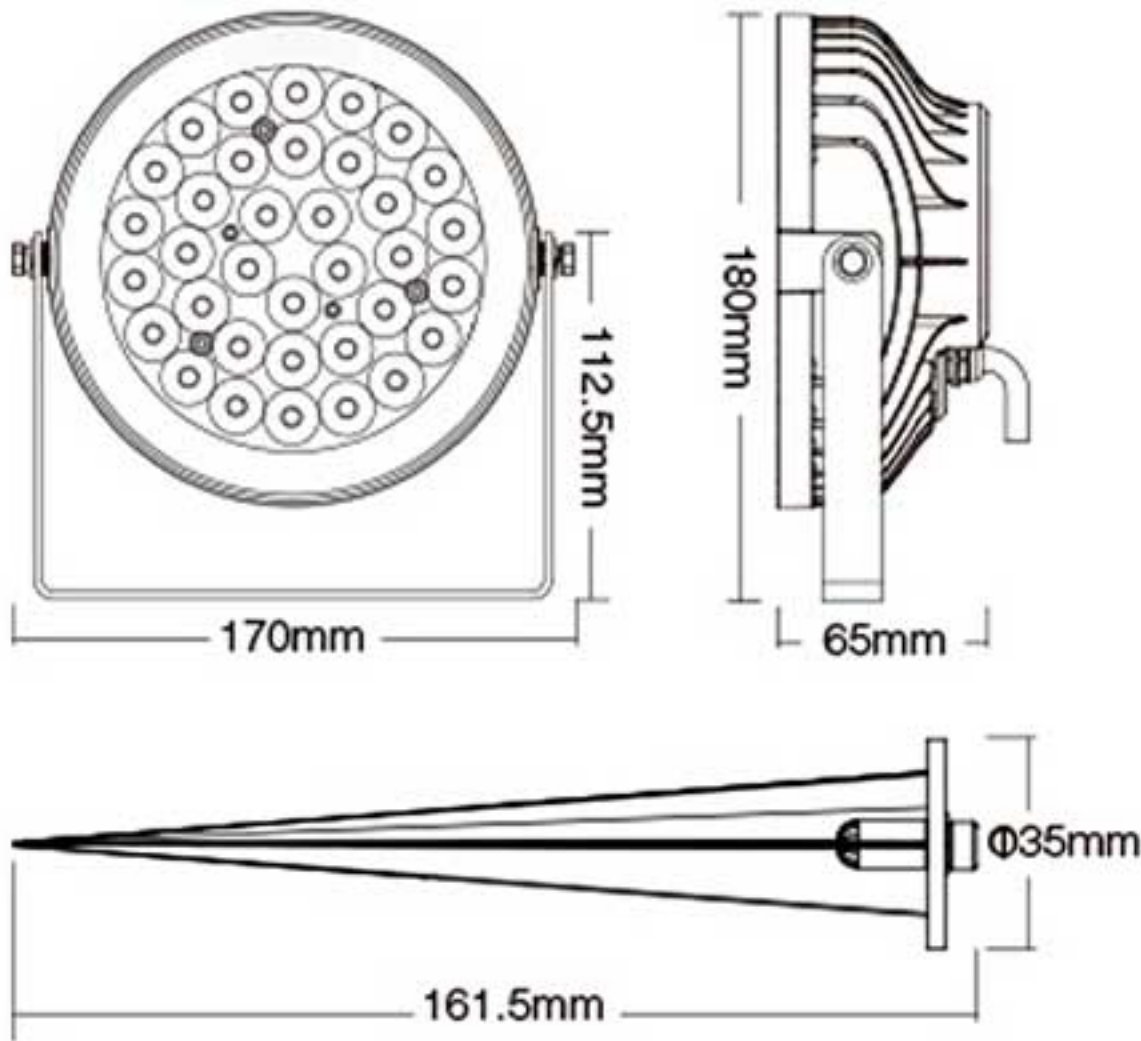

FANTASY LIGHTS GROUP®
COMPLETE LIGHTING SOLUTIONS

25W RGB+CCT LED GARDEN LIGHT