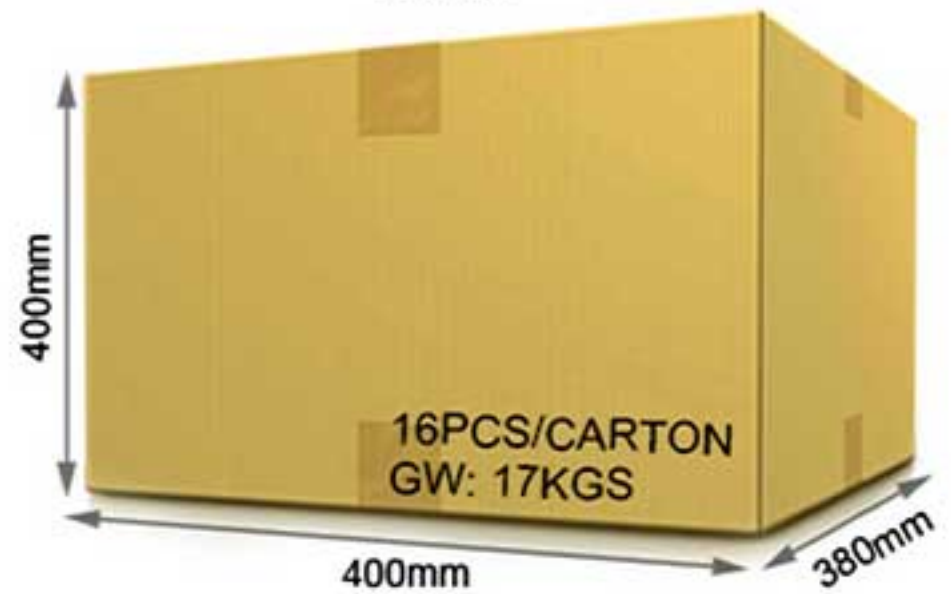

1PC/BOX
NW: 1.004KGS