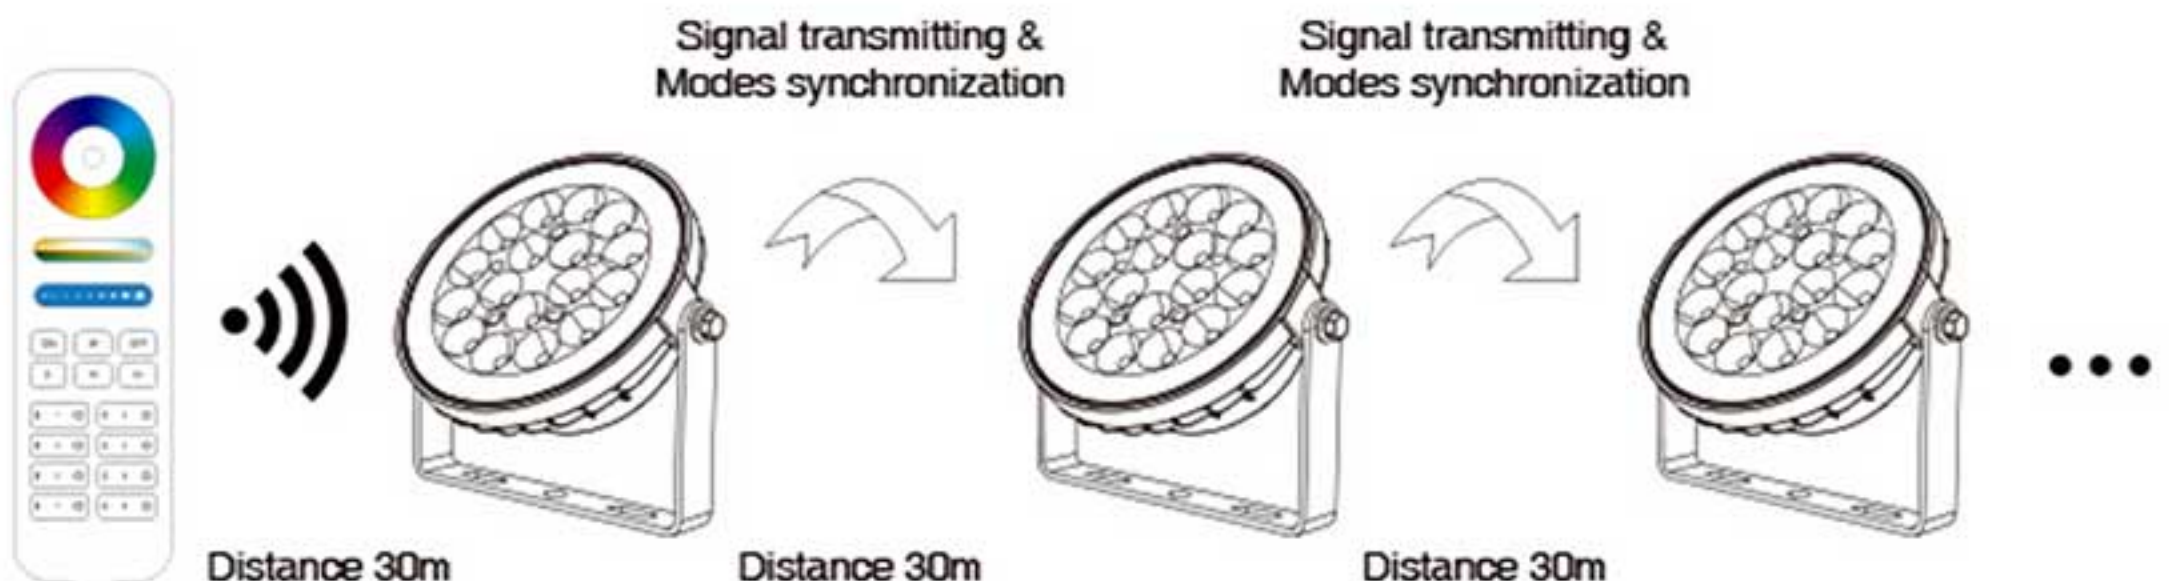

## Symmetrical and centralized light ray

Beam Angle 25°, Irradiation distance 15m

# Outdoor Using and Waterproof Waterproof rate is IP66

Working normally at outdoor using in raining days

## Signal transmitting

One garden light can transmit the signals from the remote control to another garden light within 30m, as long as there is a garden light within 30m, the remote control distance can be limitless.

## Modes synchronization

Different garden lights can work synchronously when they are started at different times, controlled by the same remote, under same dynamic mode and within 30m distance.