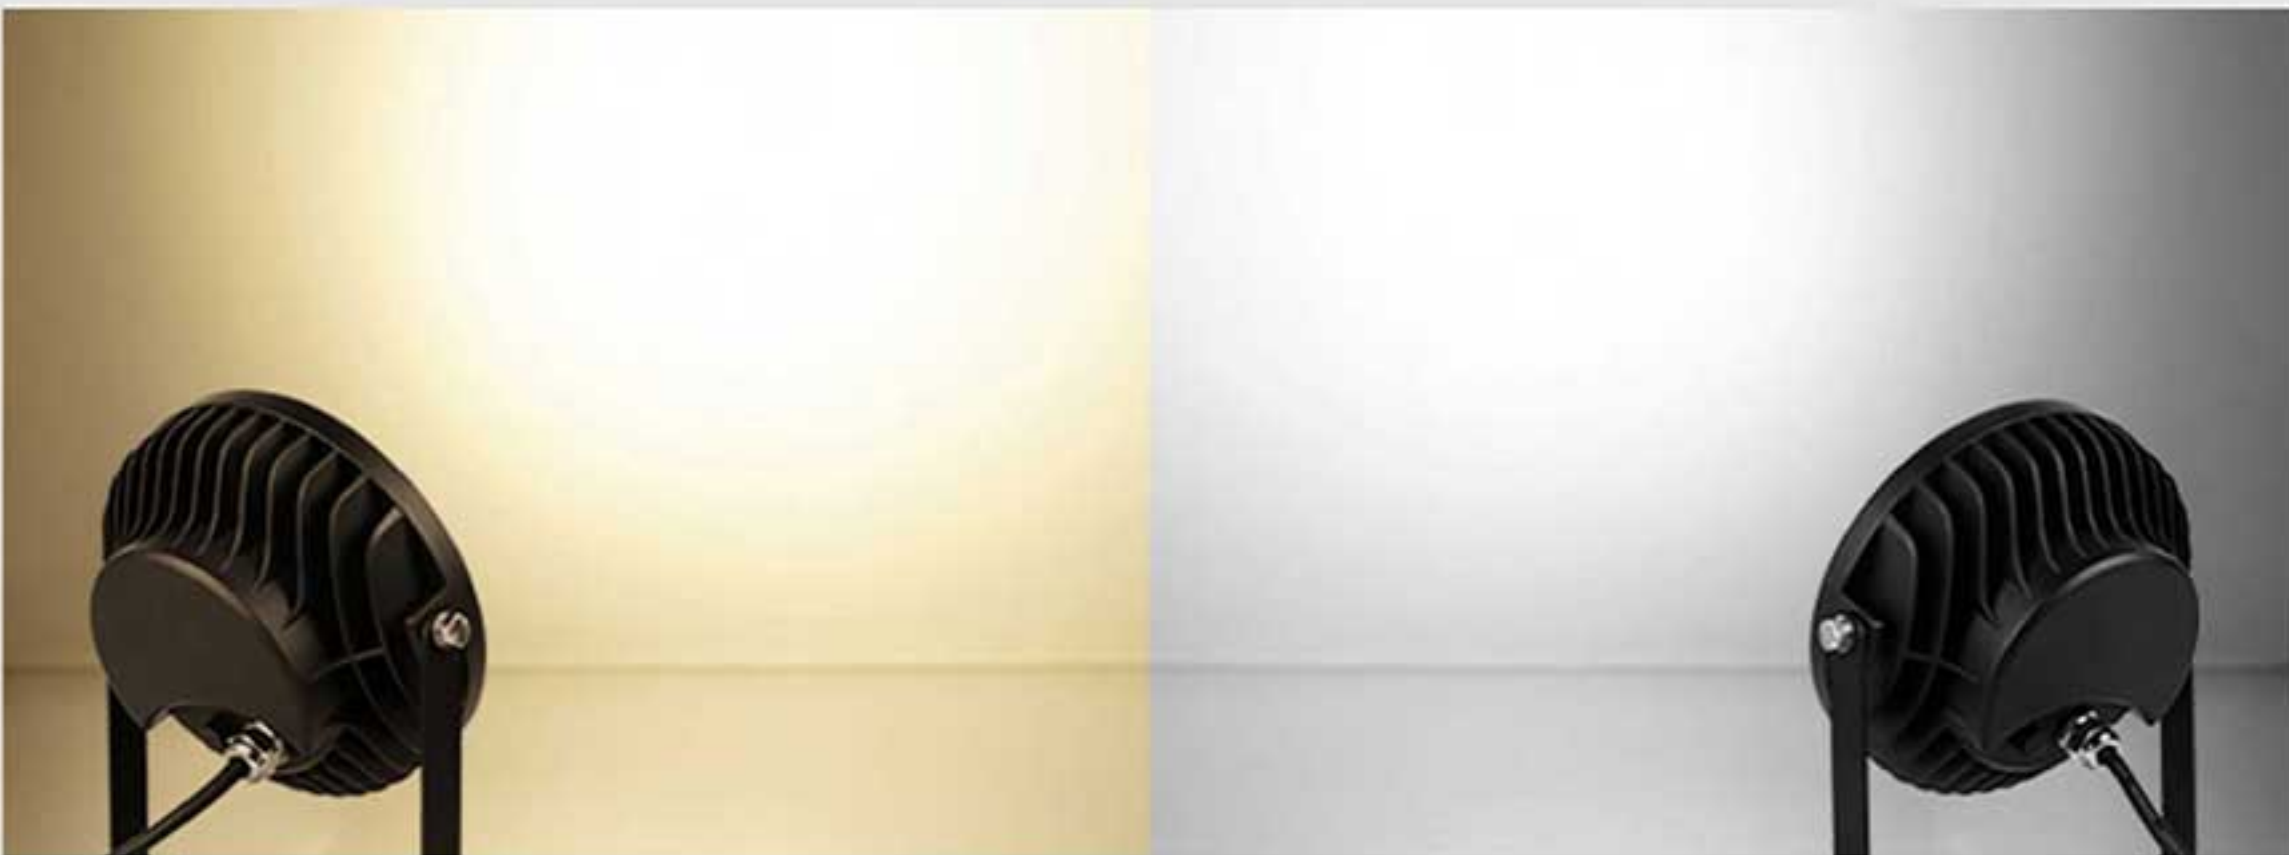

Brightness adjustable & Color temperature adjustable

Brightness adjustable, Adjust the color temperature from 2700K~6500K,  
make the light you want

**2.4GHz RF Remote Control**

The lamp is controlled by 2.4GHz wireless remote; Control distance is within 30m