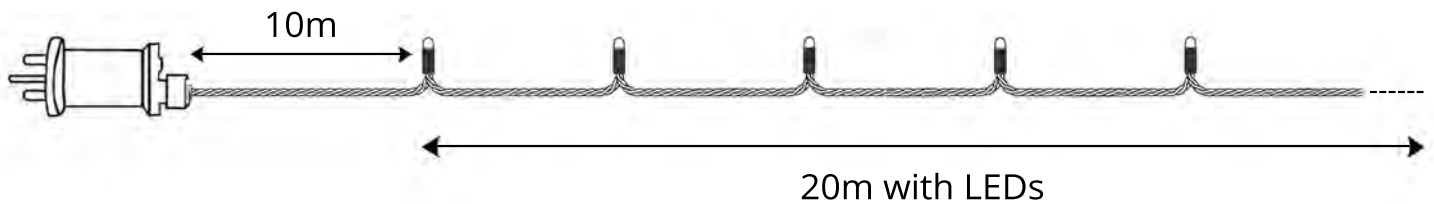

1000 MULTIFUNCTION CHRISTMAS LIGHTS

Product Specifications

•Voltage: 31V	•Light String Length: 20 Metre With LEDs	•Number of LEDs: 1000
•Transformer: Low voltage (included)	•Lead Wire Length: 10 Metre	•Settings: 8 Lighting Scenes
•Wattage: 8W	•Cable: Dark Green PVC	•Standards: CE Standards
•LED Colour: Warm White	•Environment: IP44	•Mounting: Cable ties

Dimensions

This product is classed as Electrical or Electronic equipment and should not be disposed with other household or commercial waste at the end of its useful life. The goods must be disposed according to your local council guidelines.