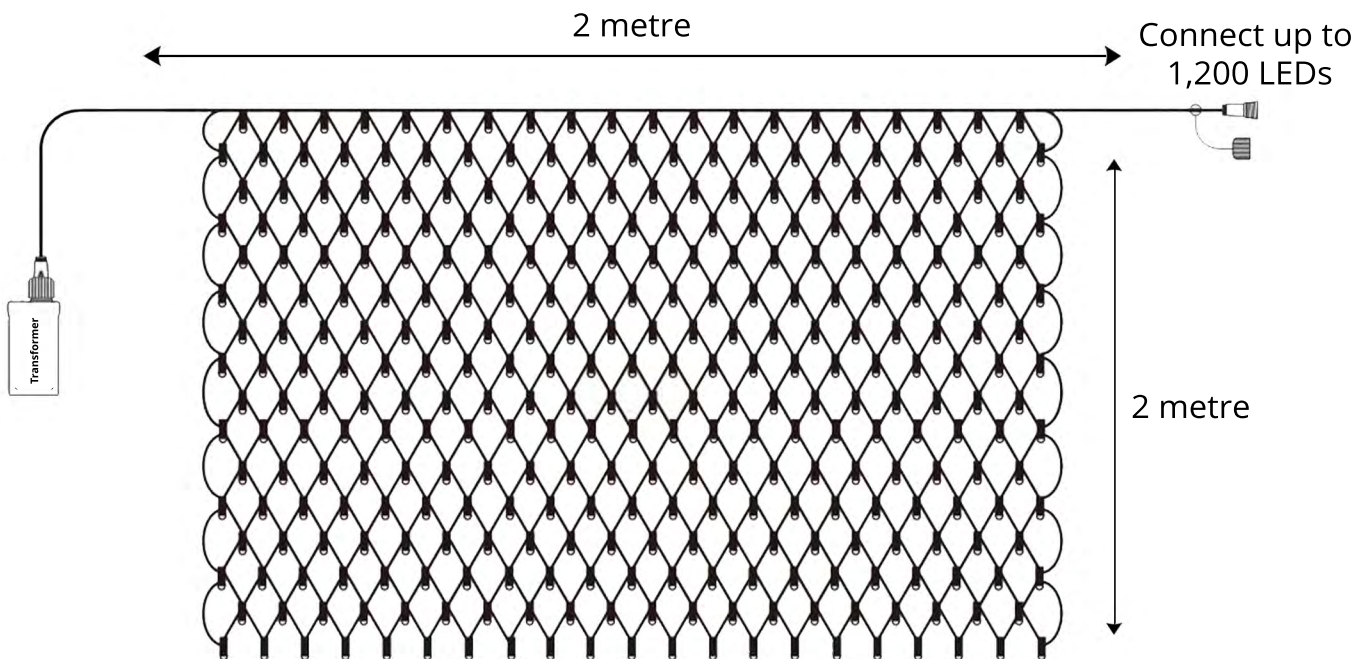

Product Specifications

•Power Input: 24V	•Length: 2 Metre	•Number of LEDs: 200 per set
•Watts: 4W per set	•Connectable: 12mtrs with 1,200 LEDs (6 sets)	•Standards: CE Standards
•IP Rating: IP44	•Cable Colour: Black Rubber	•Maintenance: Minimal
•LED Colour: Warm White	•Conectors: Male & Female	•Mounting: Cable ties
•Power Source: Transformer		

Dimensions

This product is classed as Electrical or Electronic equipment and should not be disposed with other household or commercial waste at the end of its useful life. The goods must be disposed according to your local council guidelines.