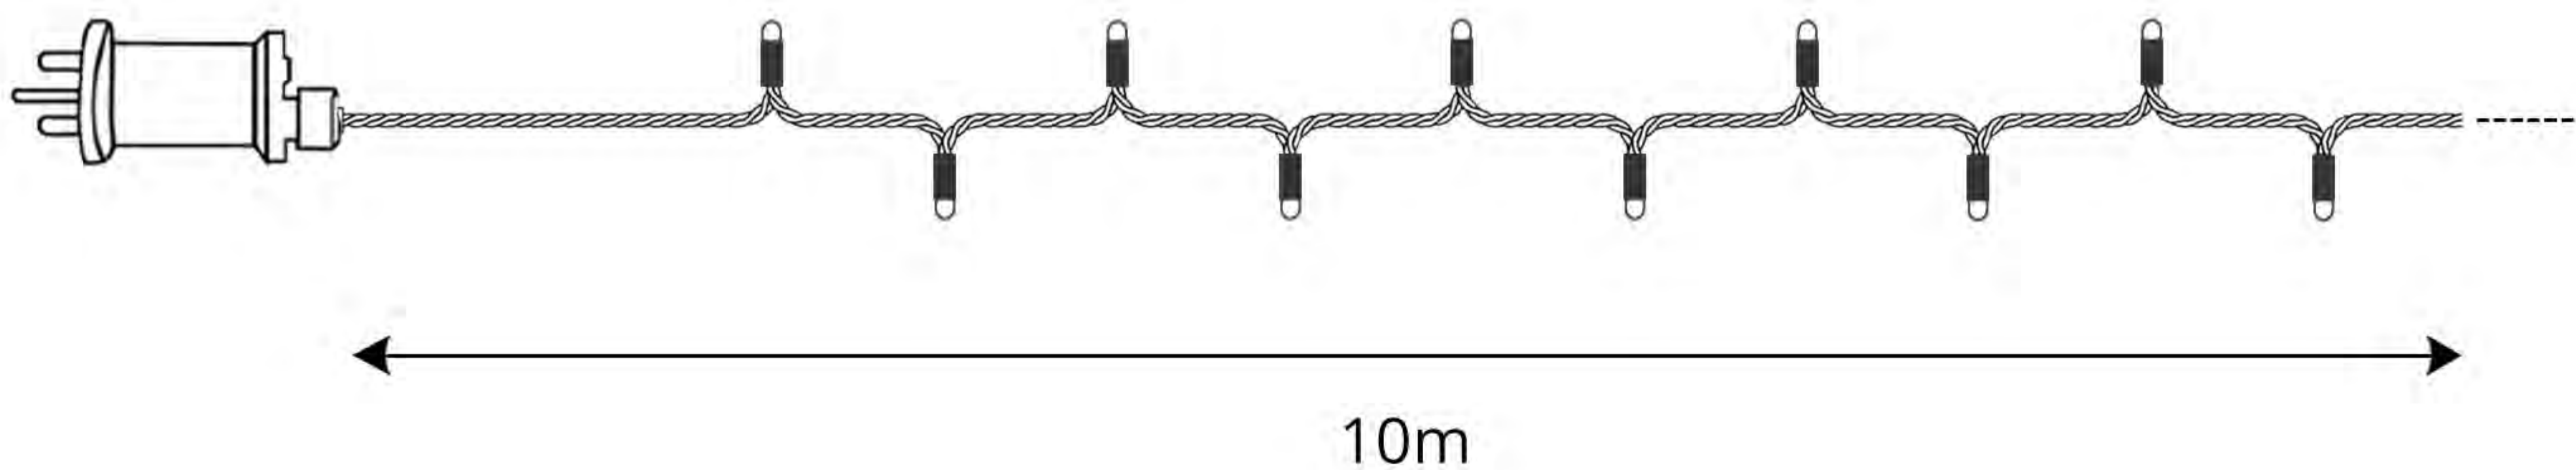

Product Specifications

•**Voltage:**

31V

•**Watts:**

7W per set

•**Environment:**

IP44

•**LED Colours:**

Ice white, Warm white
Multi colour

•**Length:**

10 Metre.

•**Settings:**

8 lighting scenes

•**Cable:**

Black PVC

•**Mounting:**

Cable ties

•**Number of LEDs:**

800 per set.

•**Standards:**

CE Standards.

•**Maintenance:**

Minimal

Dimensions

This product is classed as Electrical or Electronic equipment and should not be disposed with other household or commercial waste at the end of its useful life.
The goods must be disposed according to your local council guidelines.