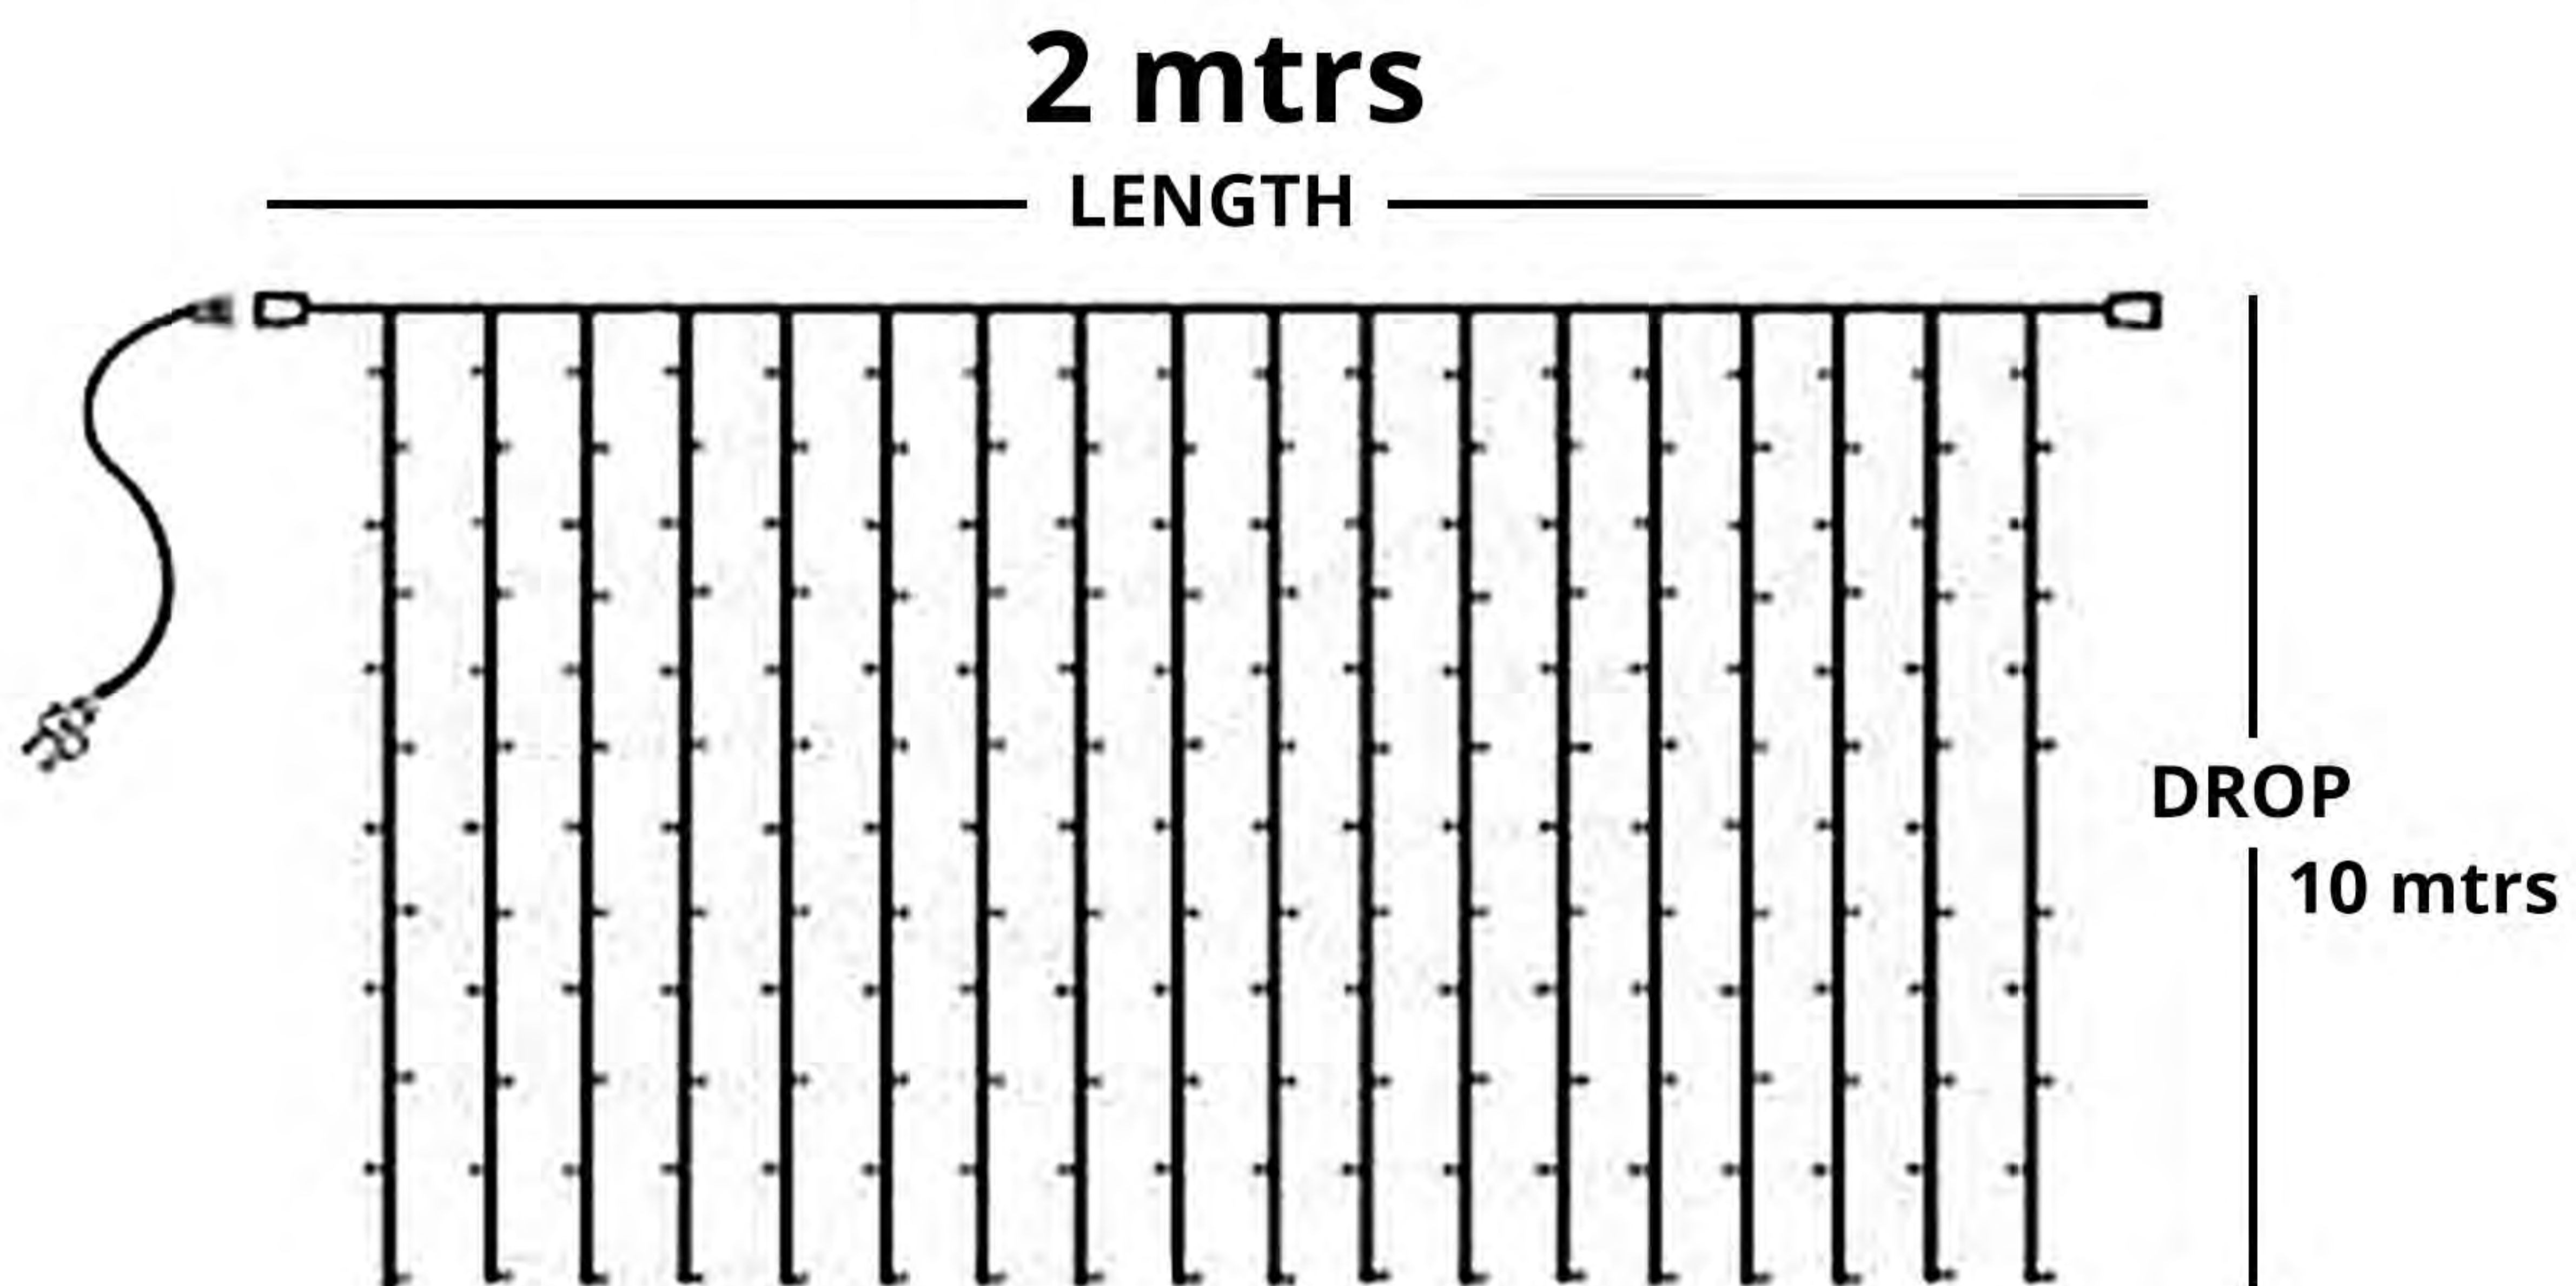

Product Specifications

•Power Input: 230V	•Length: 2 Metre	•Height: 10 Metre
•Number of strings : 15 Strings Drop	•Number of LEDs: 855 per set	•Connectable: 5,130 LEDs (6 sets)
•Watts: 60W per set	•Cable Colour: White Rubber	•Environment: Weatherproof - IP65
•LED Colours: Warm white, Ice white	•Conectors: Male & Female	•Mounting: Cable ties
•Standards: CE Standards	•Power Lead: Included	•Maintenance: Minimal

Dimensions

This product is classed as Electrical or Electronic equipment and should not be disposed with other household or commercial waste at the end of its useful life. The goods must be disposed according to your local council guidelines.