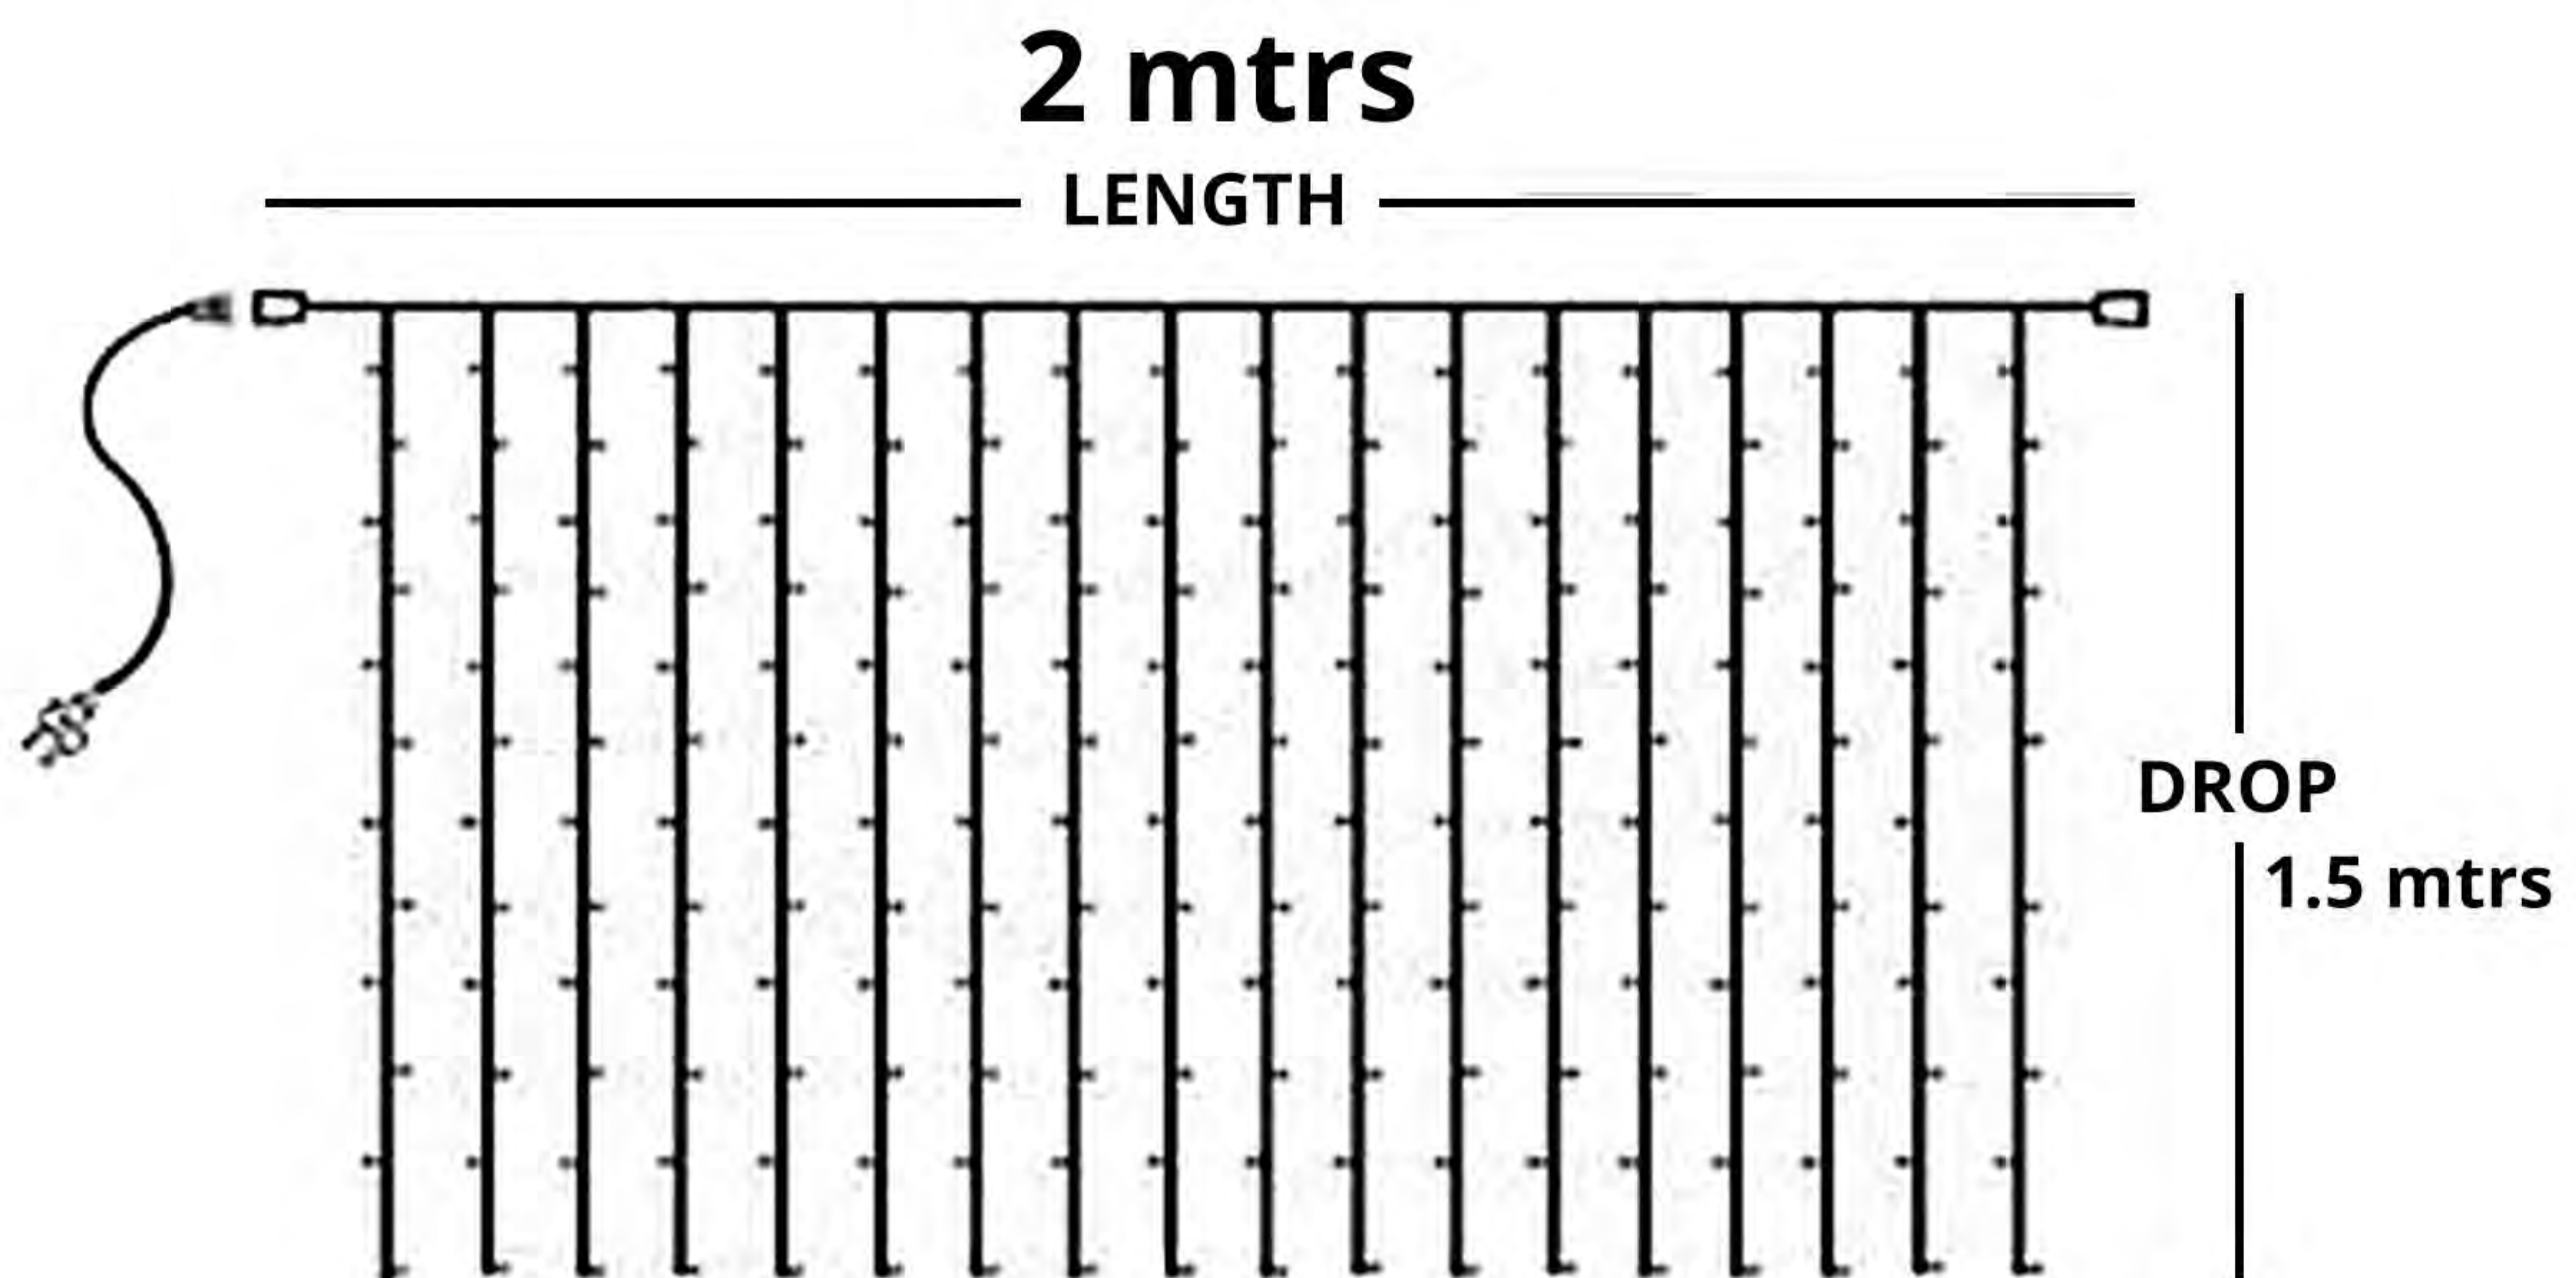

Product Specifications

•Power Input: 230V	•Length: 2 Metre	•Height: 1.5 Metre
•Number of strings : 15 Strings Drop	•Number of LEDs: 450 per set	•Connectable: 2,700 LEDs (6 sets)
•Watts: 39W per set	•Cable Colour: White Rubber	•Environment: Indoor Use Only
•LED Colours: Warm white, Ice white	•Conectors: Male & Female	•Mounting: Cable ties
•Standards: CE Standards	•Power Lead: Included	•Maintenance: Minimal

Dimensions

This product is classed as Electrical or Electronic equipment and should not be disposed with other household or commercial waste at the end of its useful life. The goods must be disposed according to your local council guidelines.