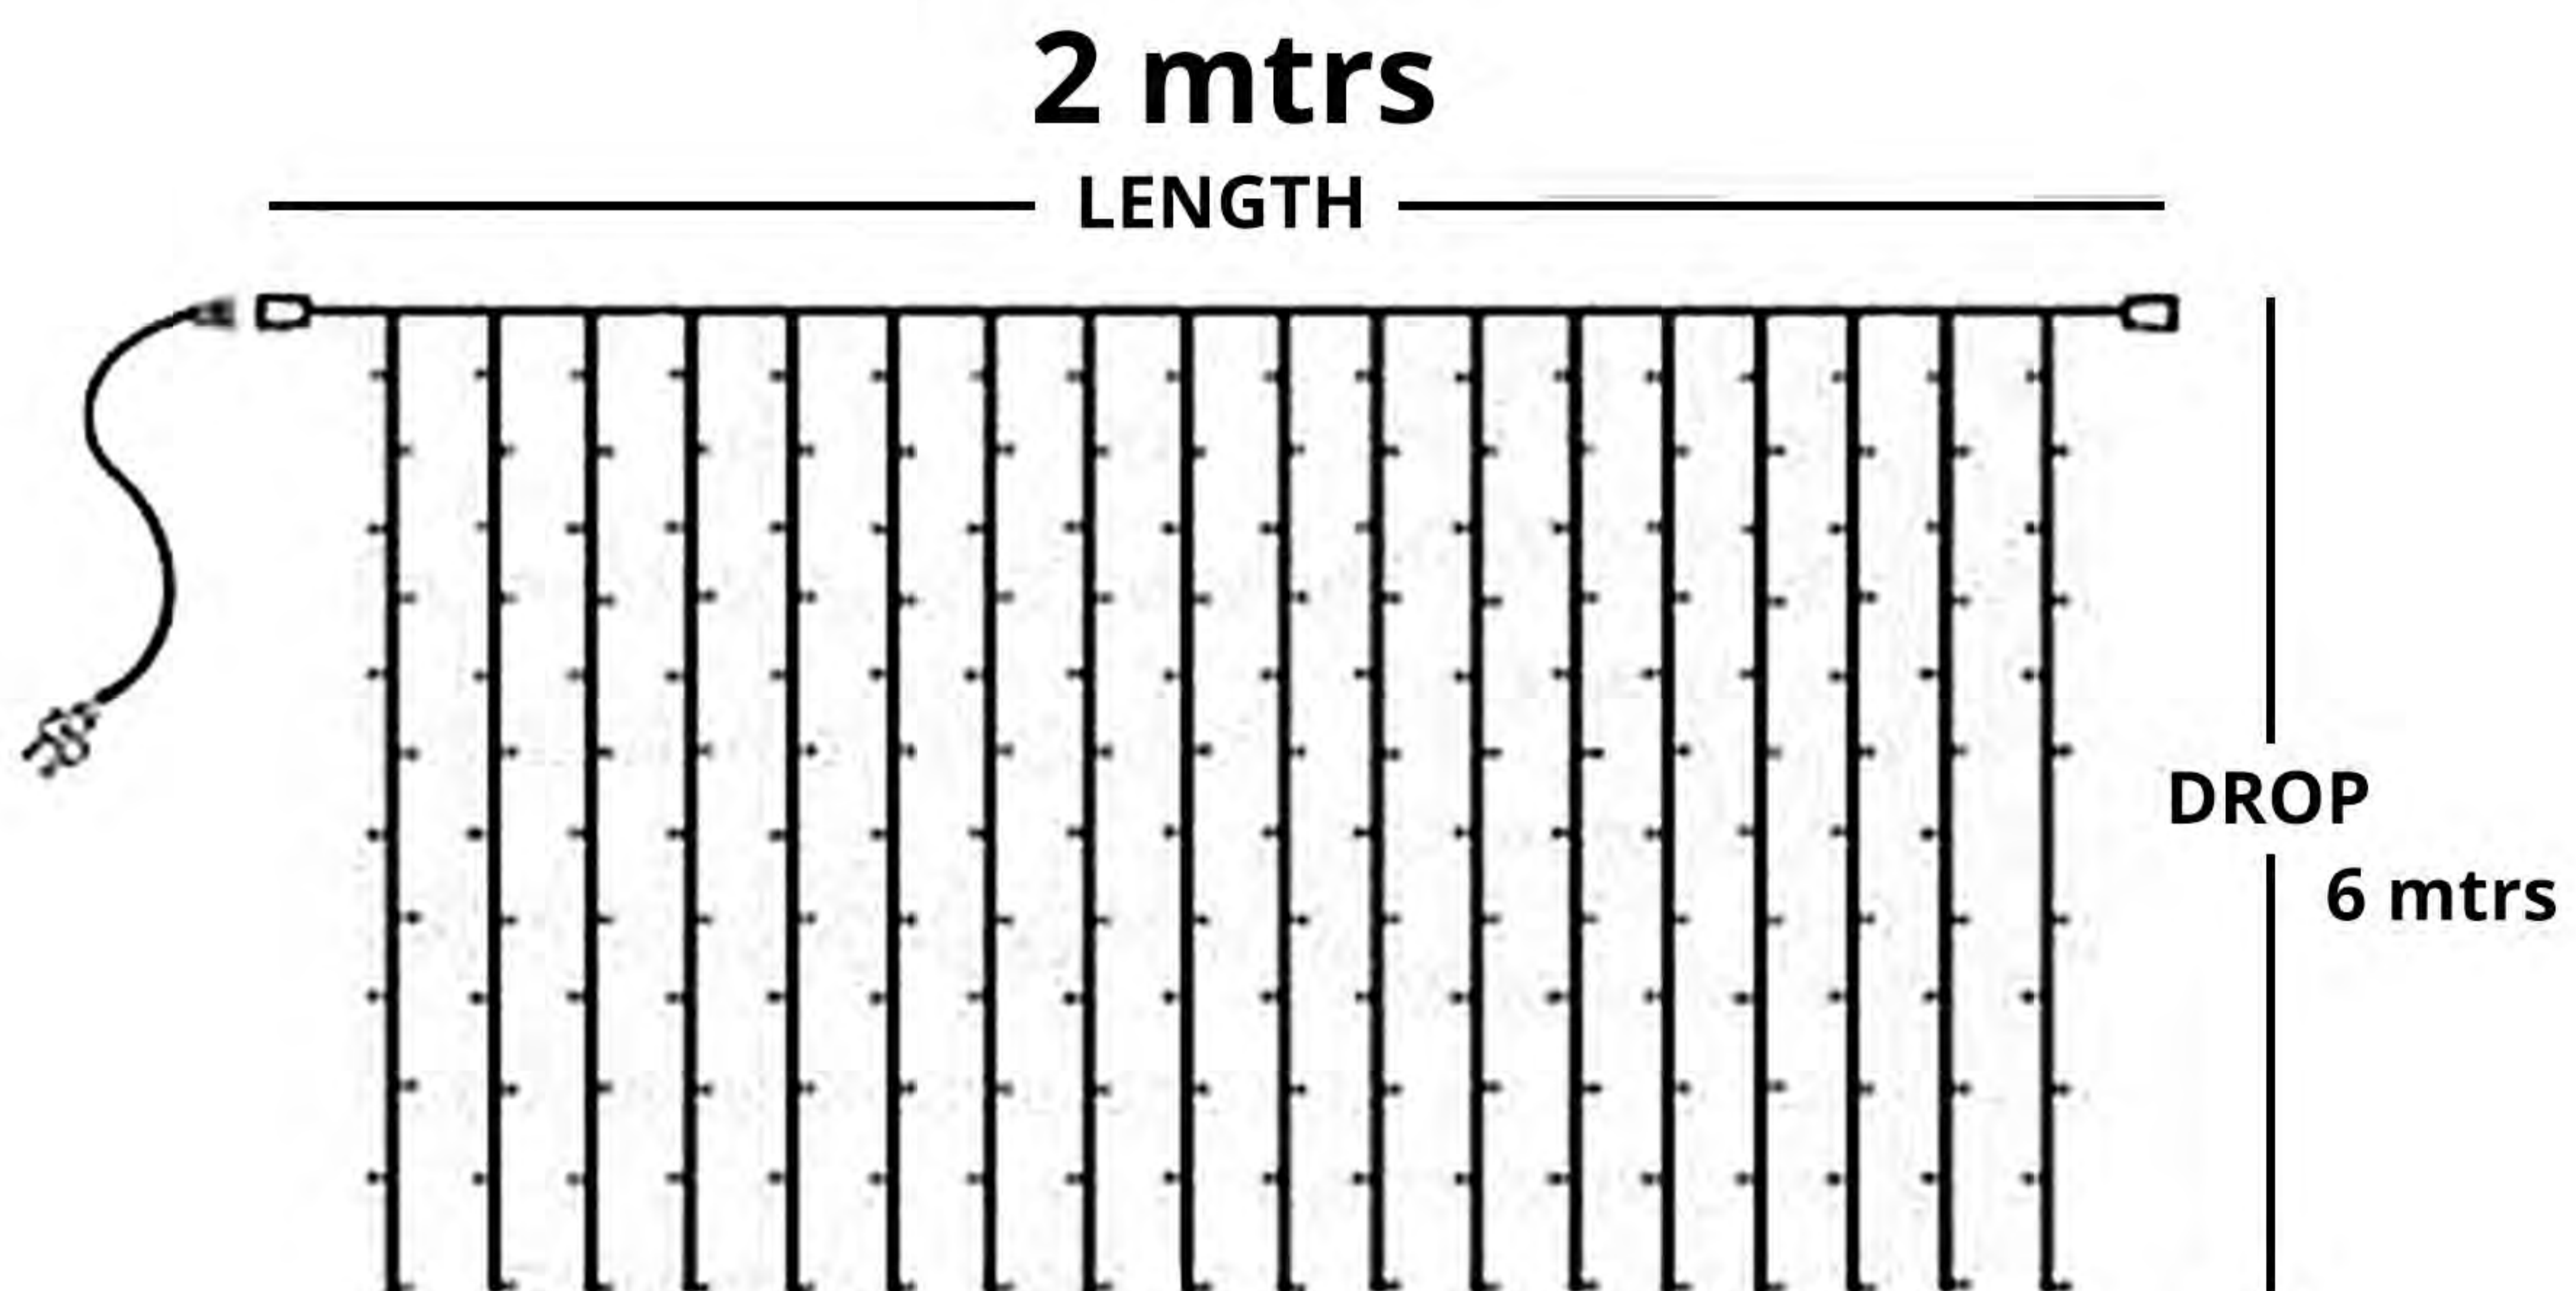

Product Specifications

•Power Input: 230V	•Length: 2 Metre	•Height: 6 Metre
•Number of strings : 15 Strings Drop	•Number of LEDs: 855 per set	•Connectable: 5,130 LEDs (6 sets)
•Watts: 53W per set	•Cable Colour: White Rubber	•Environment: Indoor Use Only
•LED Colours: Warm white, Ice white	•Conectors: Male & Female	•Mounting: Cable ties
•Standards: CE Standards	•Power Lead: Included	•Maintenance: Minimal

Dimensions

This product is classed as Electrical or Electronic equipment and should not be disposed with other household or commercial waste at the end of its useful life. The goods must be disposed according to your local council guidelines.