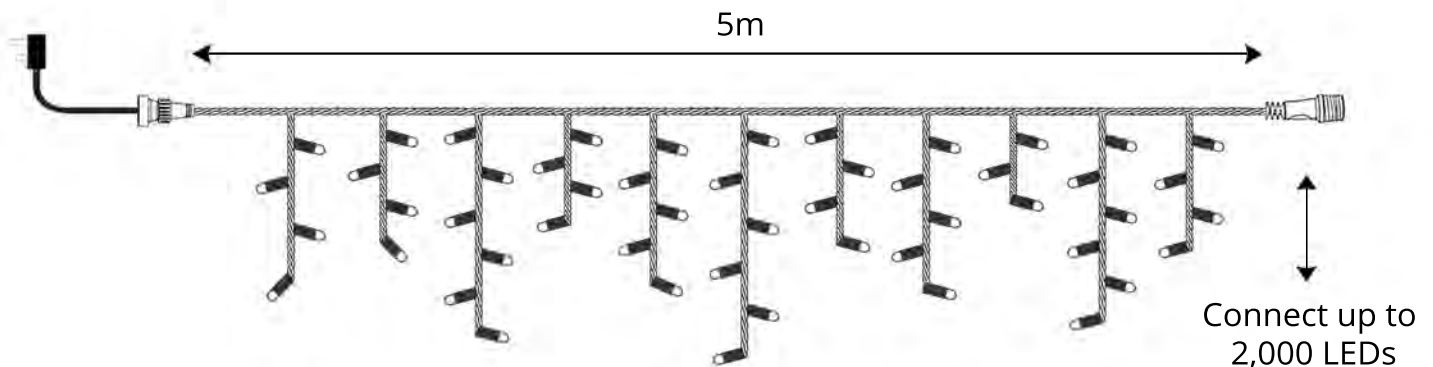

RED + ICE WHITE FLASH LED ICICLE LIGHTS

Product Specifications

•Power Input: 220V - 240V	•Length: 5 Metre	•Number of LEDs: 100 per set
•Watts: 6W per set	•Connectable: 100mtrs with 2,000 LEDs (20 sets)	•Standards: CE Standards.
•Environment: Weatherproof - IP65	•Drop: 30, 40, 60, 70CM	•Cable Colour: White Rubber
•LED Colours: Red + Ice White Flash	•Conectors: Male & Female	•Mounting: Cable ties

Dimensions

This product is classed as Electrical or Electronic equipment and should not be disposed with other household or commercial waste at the end of its useful life. The goods must be disposed according to your local council guidelines.