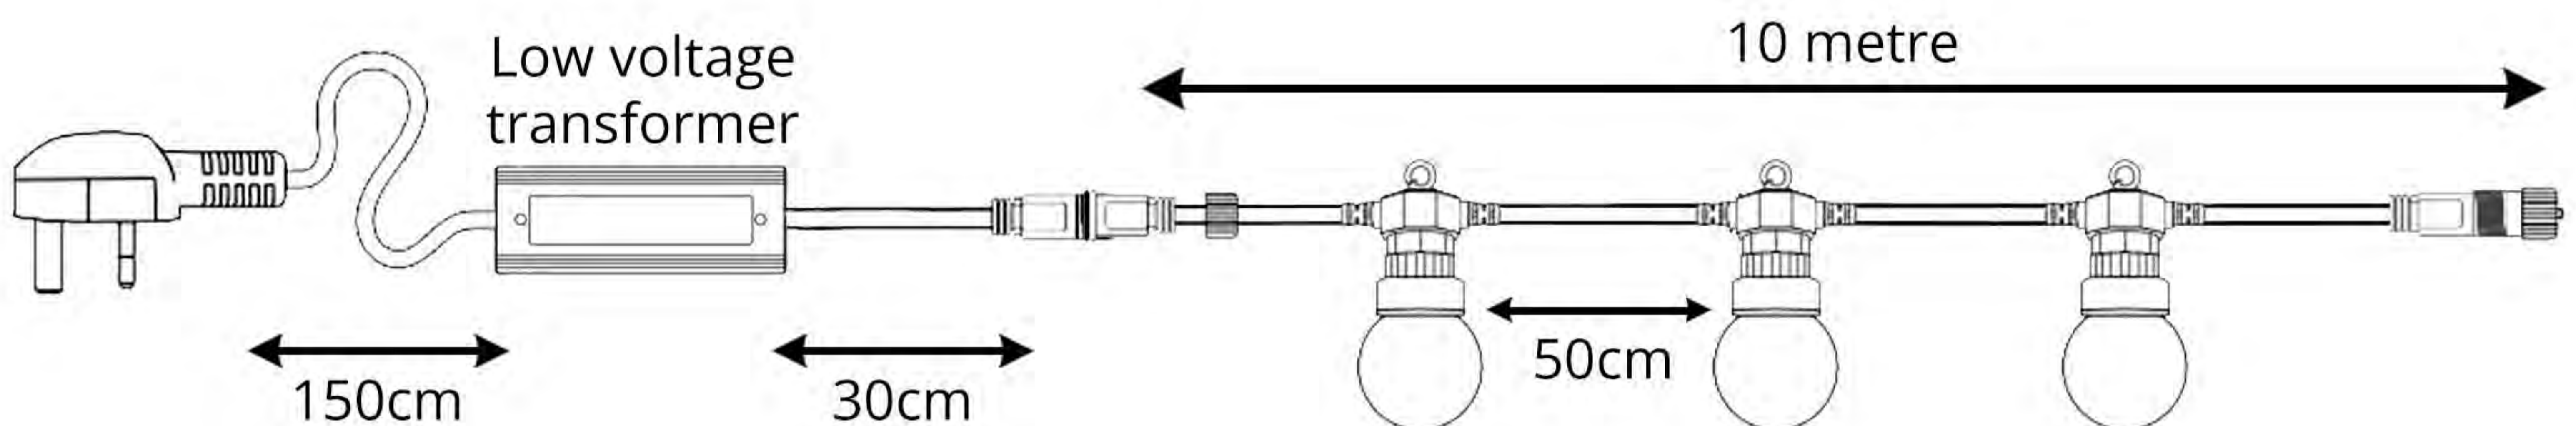

Product Specifications

•Power Input: 24V	•Number of Bulbs: 20 Warm White	•Length: 10 Metre
•Space Between Bulbs: 50CM	•Cable: Black Rubber	•Standards: CE Standards
•Environment: Weatherproof - IP44	•Connectors: Male & Female	•Wattage: 3W
•Connectable: Yes (Up To 5 Sets)	•Power Source: Transformer (Sold Separately)	•Maintenance: Minimal

Dimensions

This product is classed as Electrical or Electronic equipment and should not be disposed with other household or commercial waste at the end of its useful life. The goods must be disposed according to your local council guidelines.