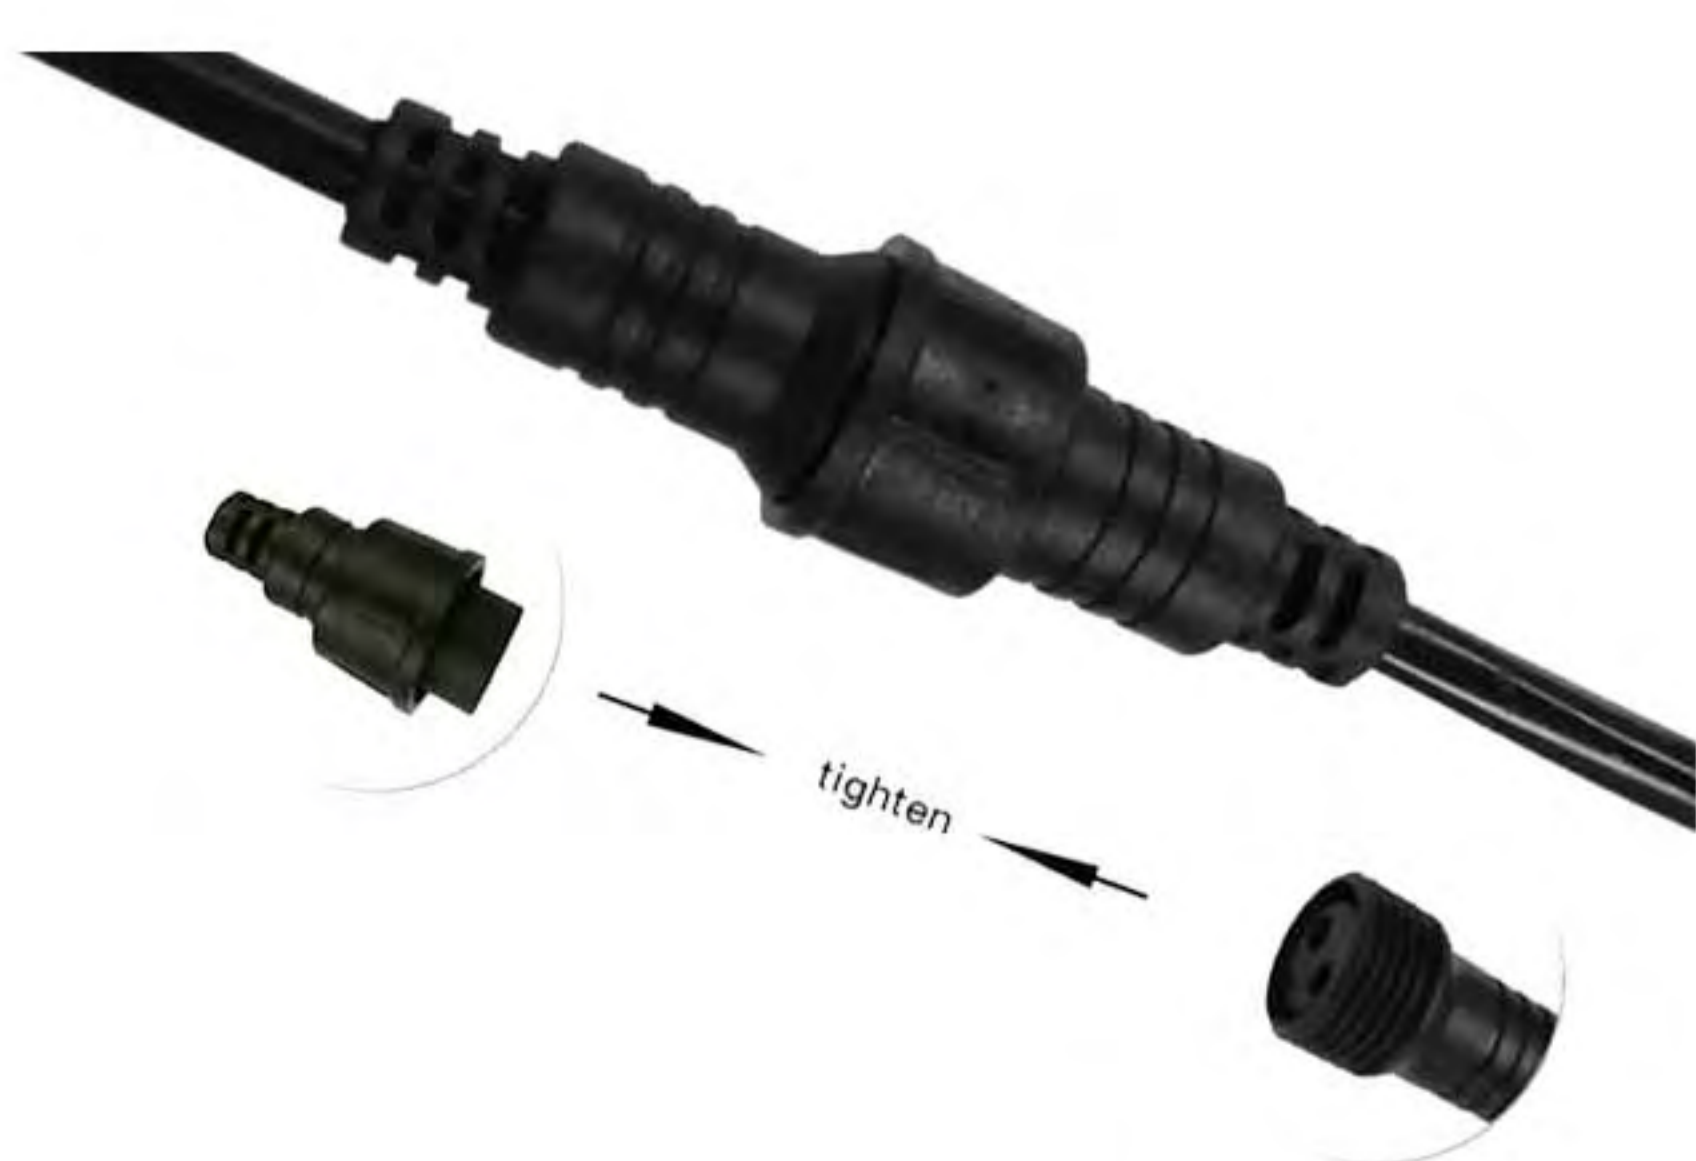

## Product Description

LED opal warm white festoon party lights 10 metres long on a durable quality black rubber cable for indoor or outdoor use. This set of festoon lights are inter-connectable. You can connect up to 4 sets together with a 20W transformer (sold separately) and up to 5 sets with a 40W transformer (sold separately).

Each set comes with a male and female connector which allows you to connect the sets to each other. A great product for garden, parties, events, weddings and all year round occasions.

**EASILY CONNECT  
TOGETHER**

## Product Specifications

- |  |   |                                     |
|--|---|-------------------------------------|
| • <b>Power Input:</b><br>24V                 | • <b>Number of Bulbs:</b><br>20 Warm White              | • <b>Length:</b><br>10 Metre        |
| • <b>Space Between Bulbs:</b><br>50CM        | • <b>Cable:</b><br>Black Rubber                         | • <b>Standards:</b><br>CE Standards |
| • <b>Environment:</b><br>Weatherproof - IP44 | • <b>Connectors:</b><br>Male & Female                   | • <b>Wattage:</b><br>3W             |
| • <b>Connectable:</b><br>Yes (Up To 5 Sets)  | • <b>Power Source:</b><br>Transformer (Sold Separately) | • <b>Maintenance:</b><br>Minimal    |